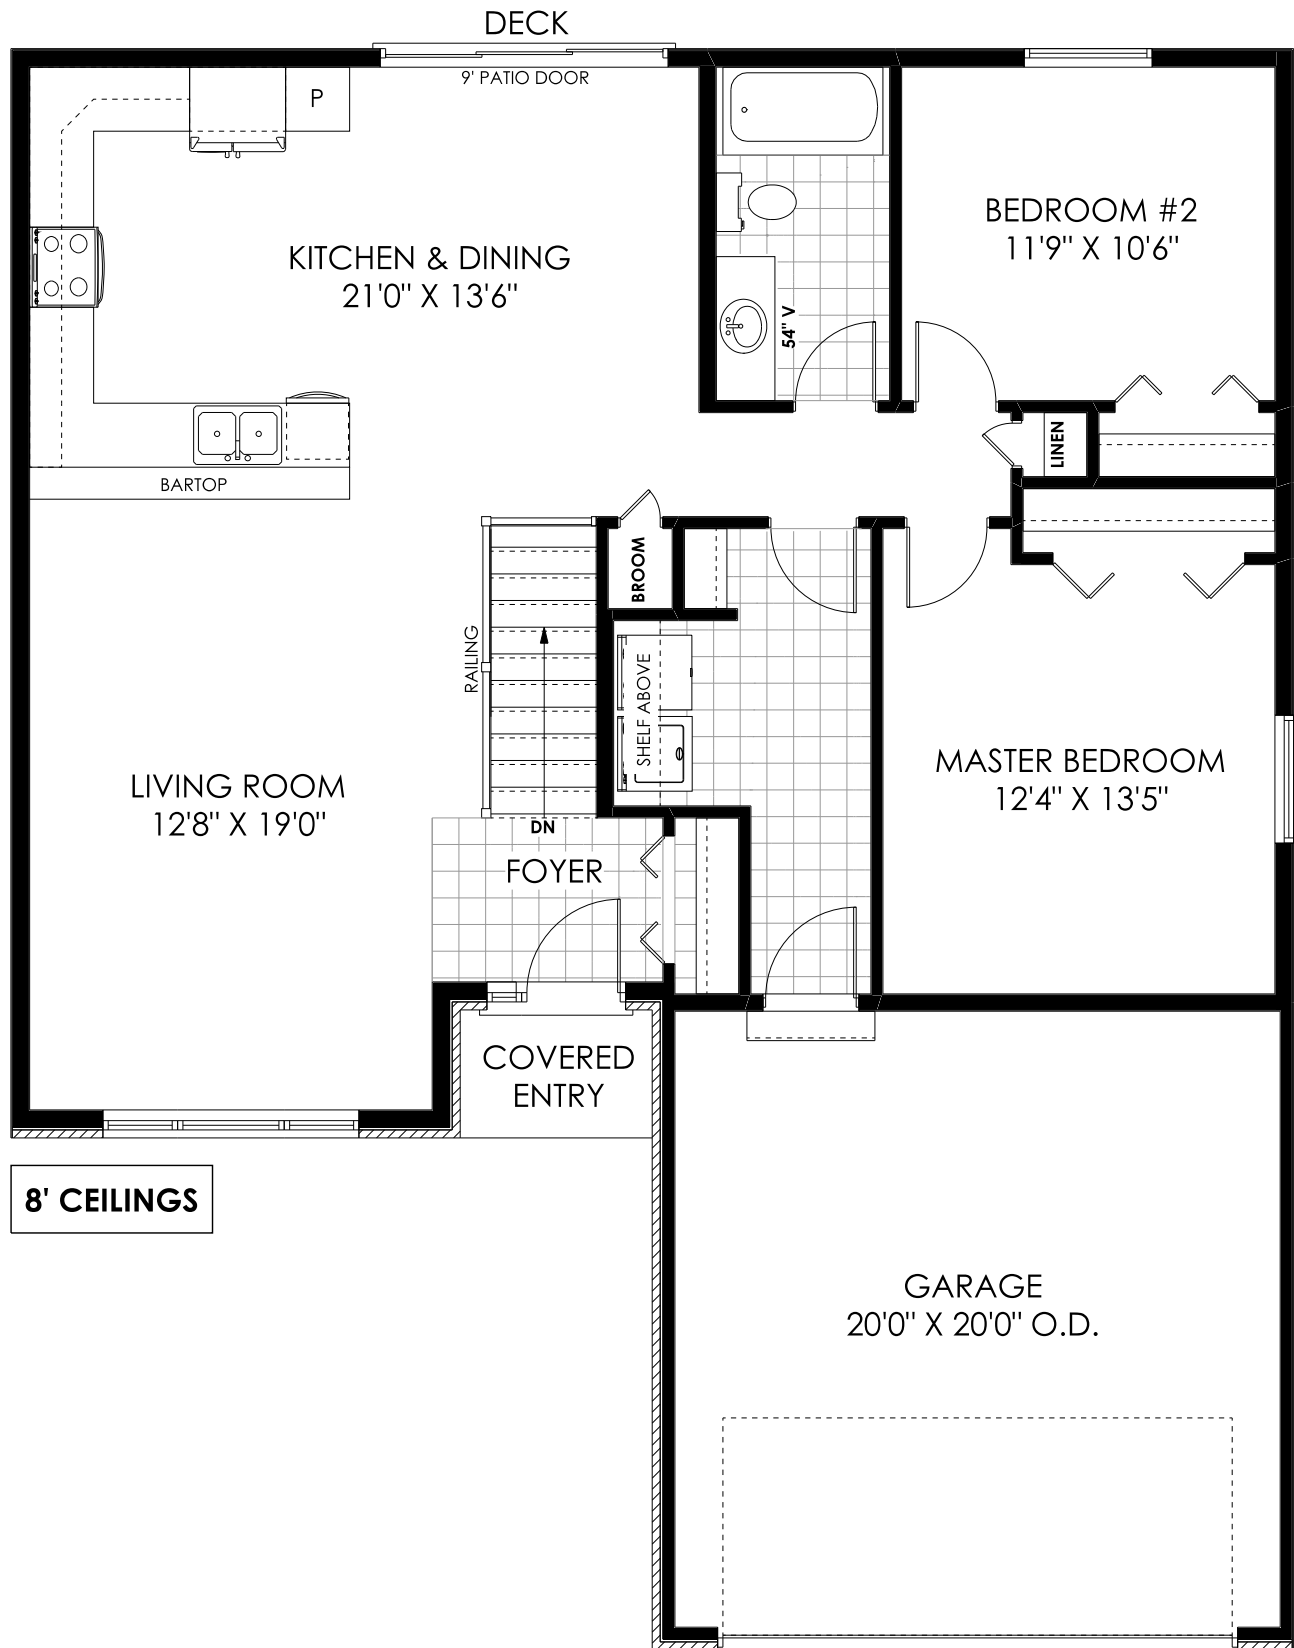

The Ruby Model - 1256 Sq. Ft.

HILDENHOMES