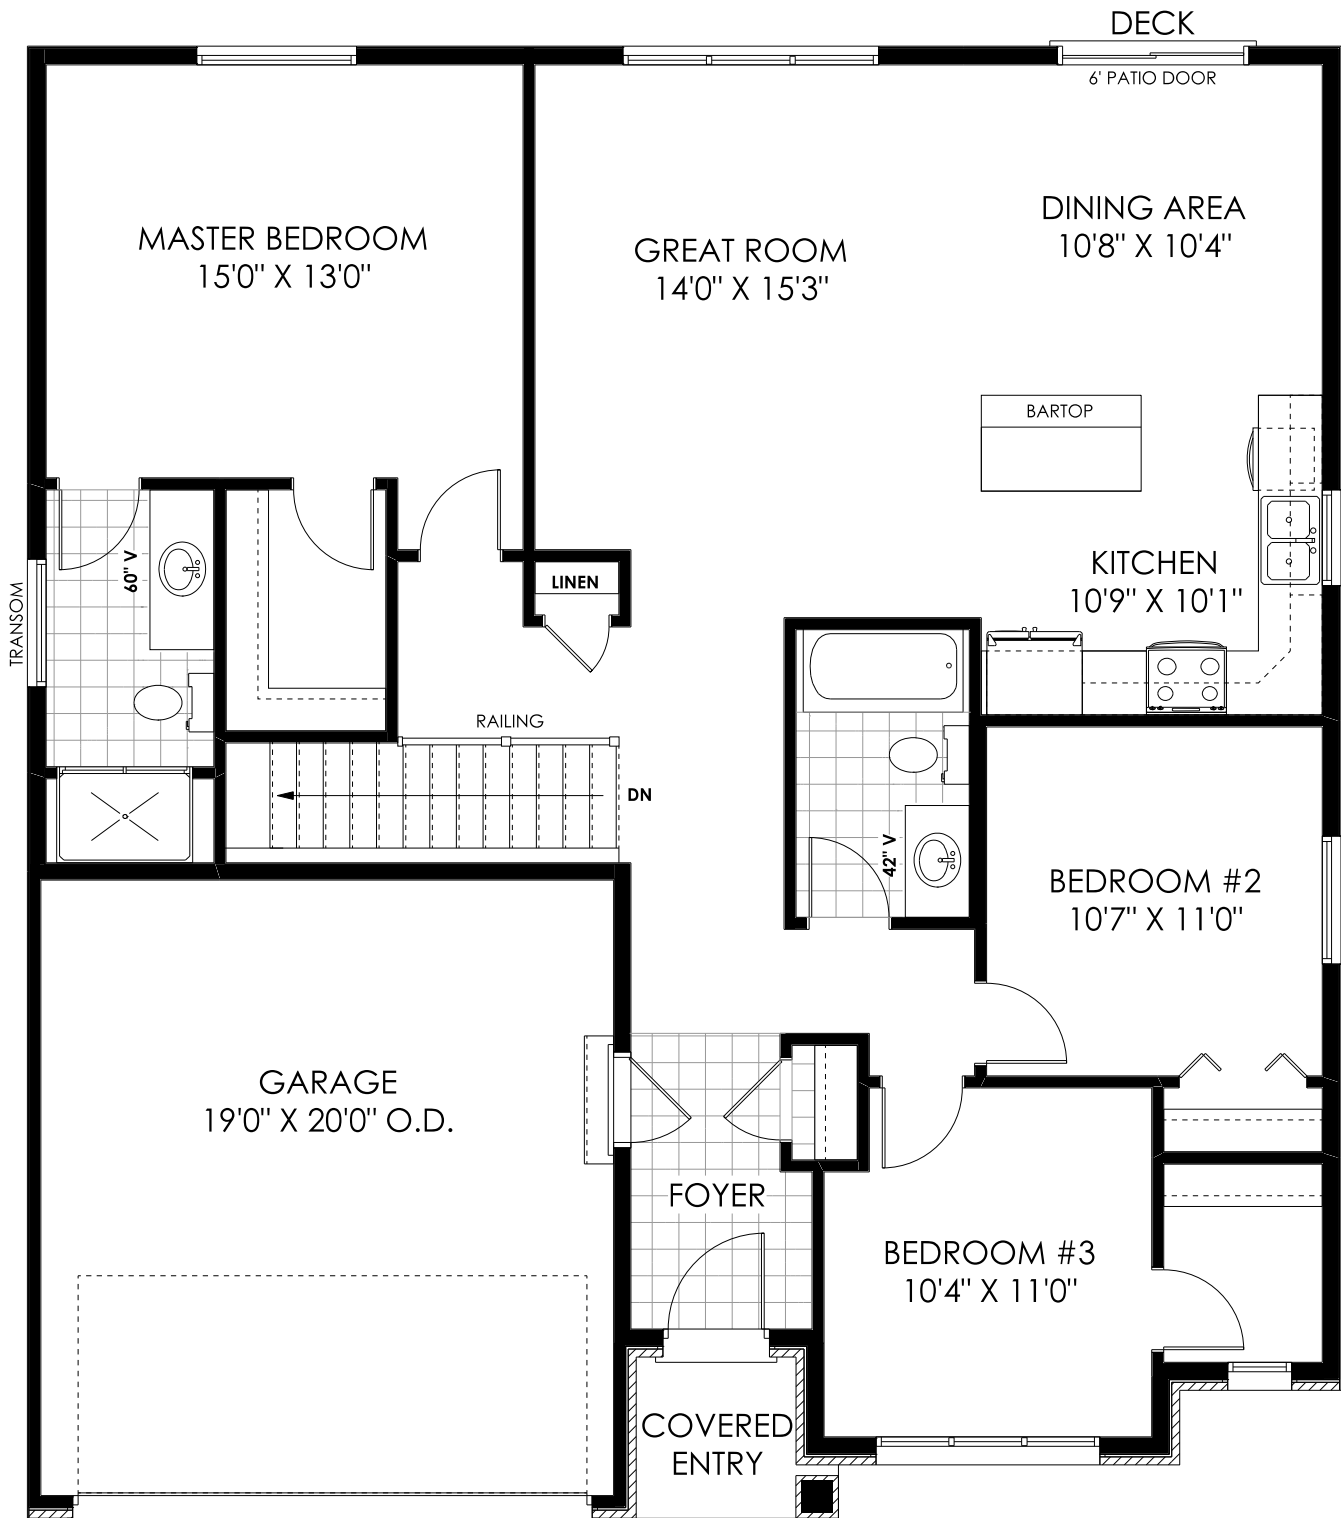

# The Raven Model - 1450 Sq. Ft.

8' CEILINGS