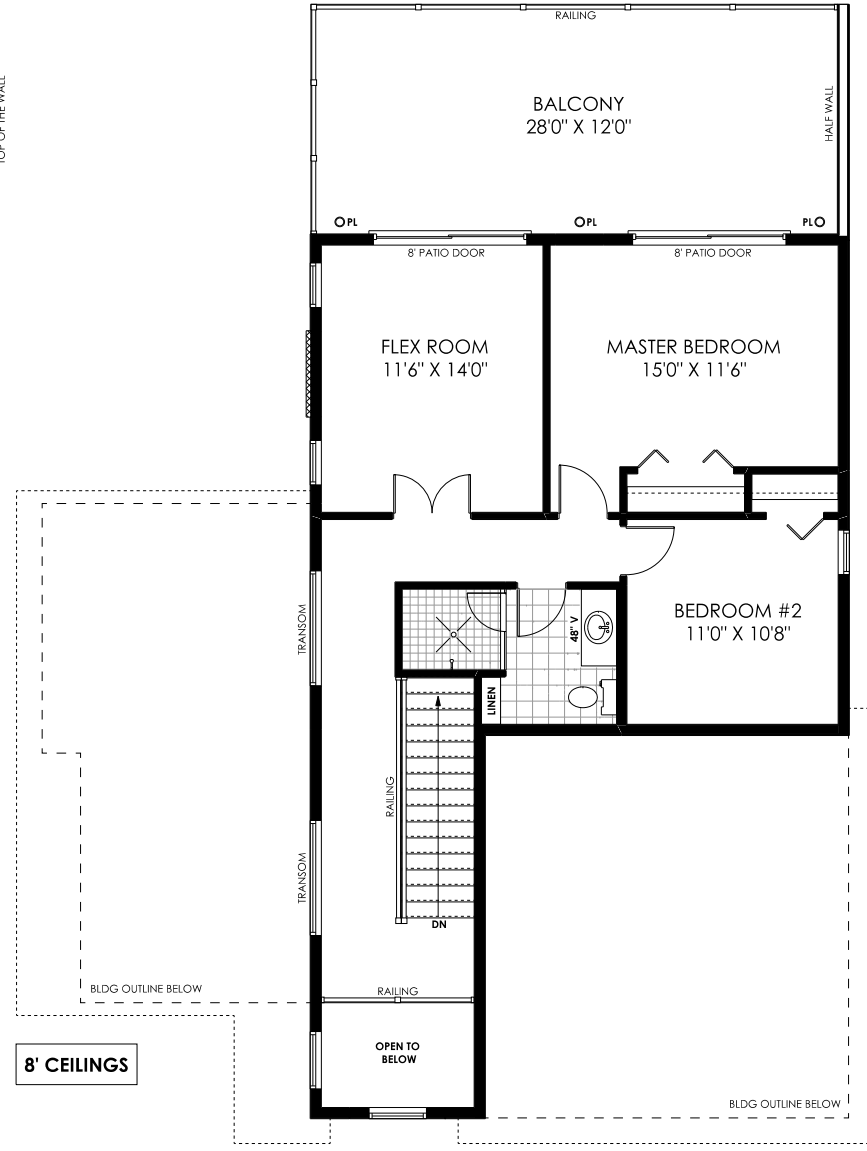

The Dunes Model - 2112 Sq. Ft.

OPENING AT THE TOP OF THE WALL

BLDG OUTLINE BELOW

BLDG OUTLINE BELOW

HILDENHOMES