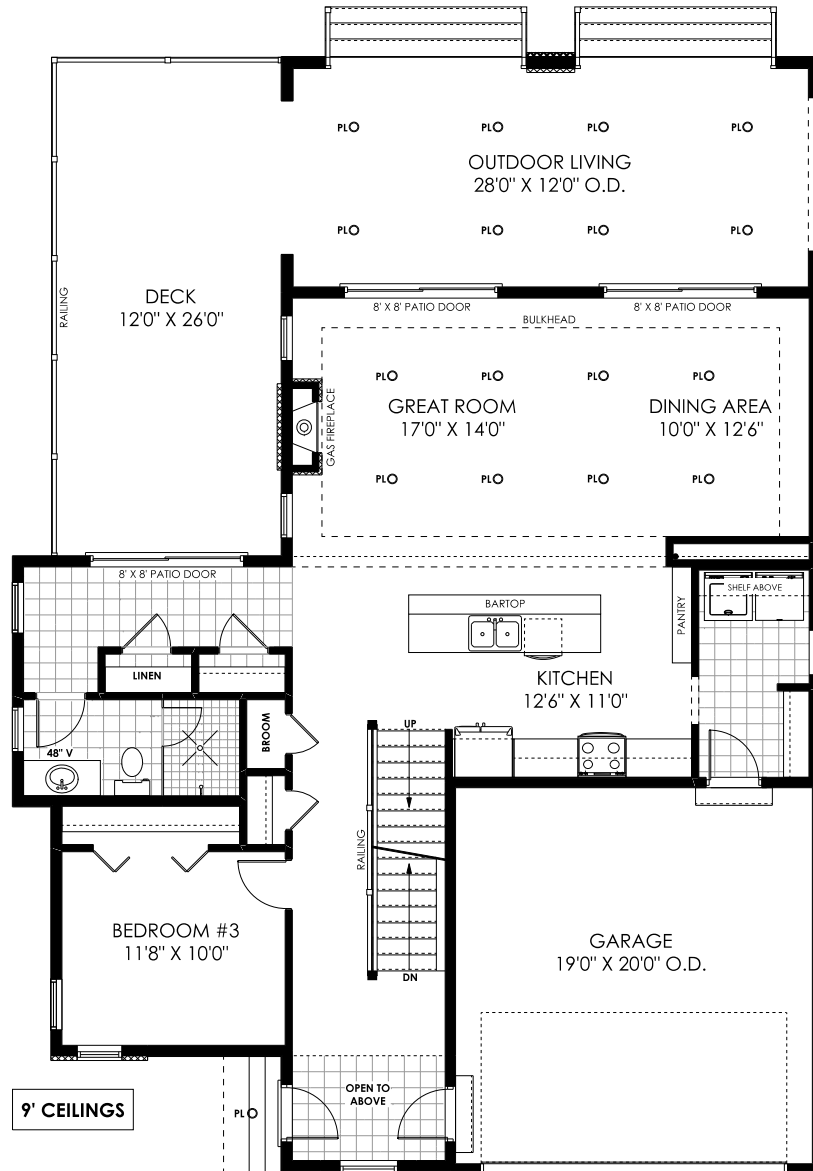

The Dunes Model - 2112 Sq. Ft.

OPENING AT THE TOP OF THE WALL

BLDG OUTLINE BELOW

BLDG OUTLINE BELOW

HILDENHOMES