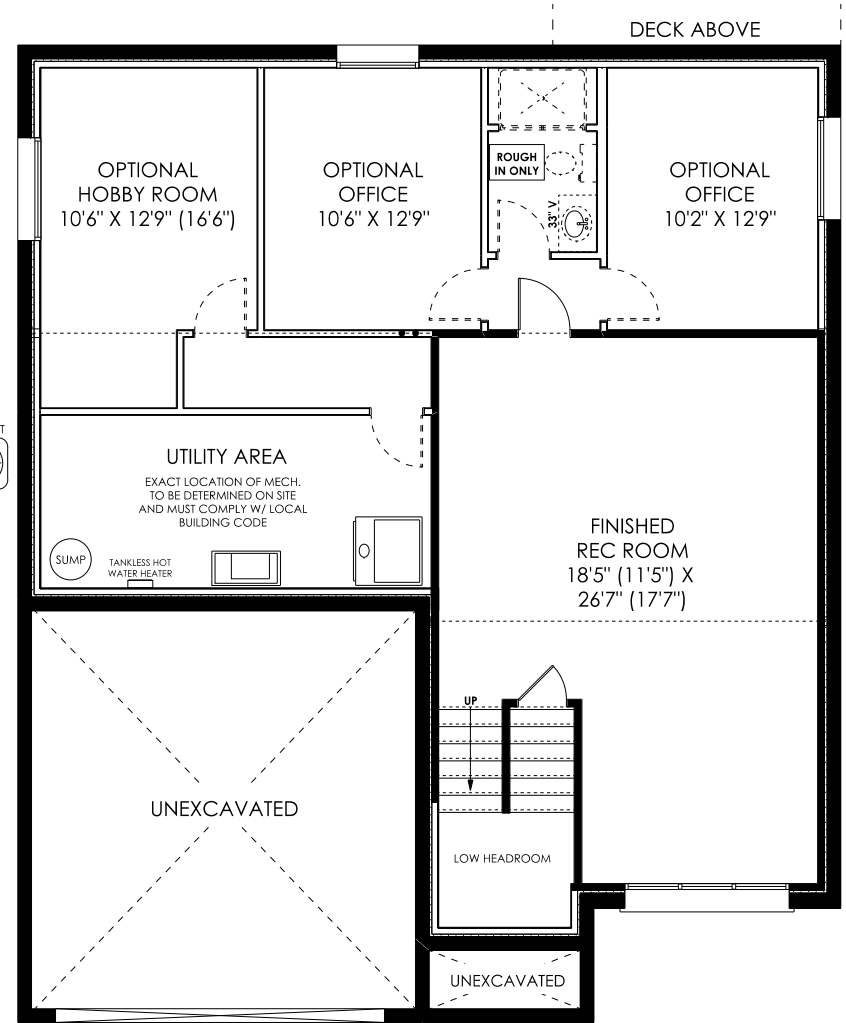

## The Carlton Model - 1310 Sq. Ft.

**MAIN FLOOR PLAN**

**LOWER LEVEL PLAN**  
**FINISHED AREA: 451 SQ. FT.**

UPDATED: APRIL 9, 2018

DIMENSIONS ARE APPROXIMATE.