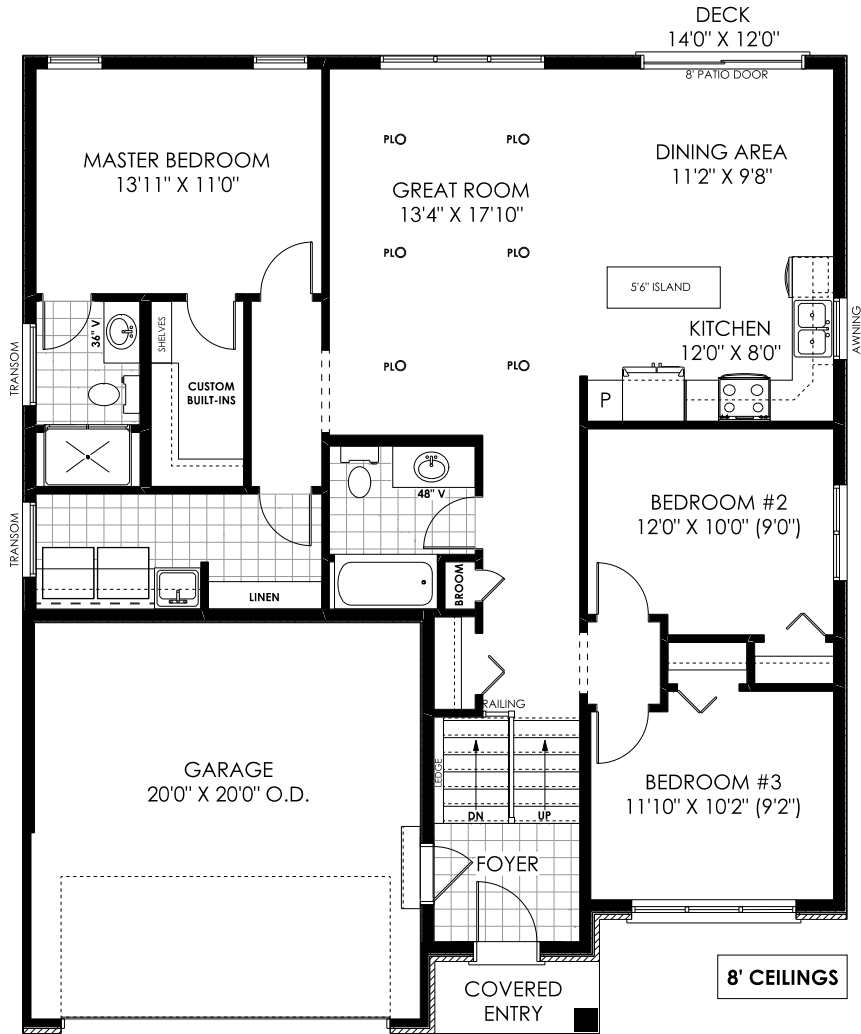

## The Carlton Model - 1310 Sq. Ft.

**MAIN FLOOR PLAN**

**LOWER LEVEL PLAN**  
**FINISHED AREA: 451 SQ. FT.**

UPDATED: APRIL 9, 2018

DIMENSIONS ARE APPROXIMATE.