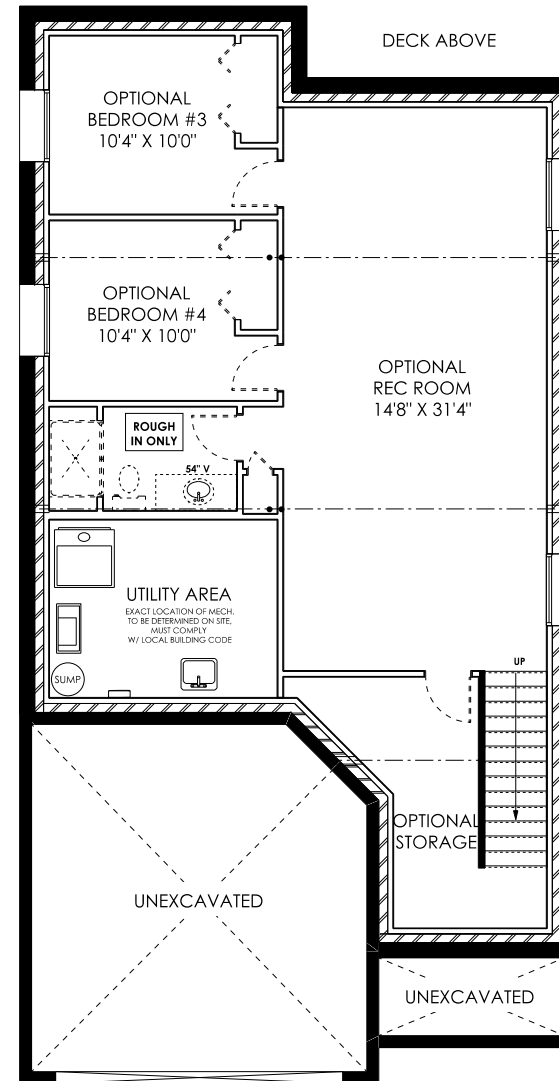

30 Mercedes Drive  
 The Sandpiper Model - 1343 Sq. Ft.

**MAIN FLOOR PLAN**

**LOWER LEVEL PLAN**

UPDATED: AUGUST 8, 2018

DIMENSIONS ARE APPROXIMATE.