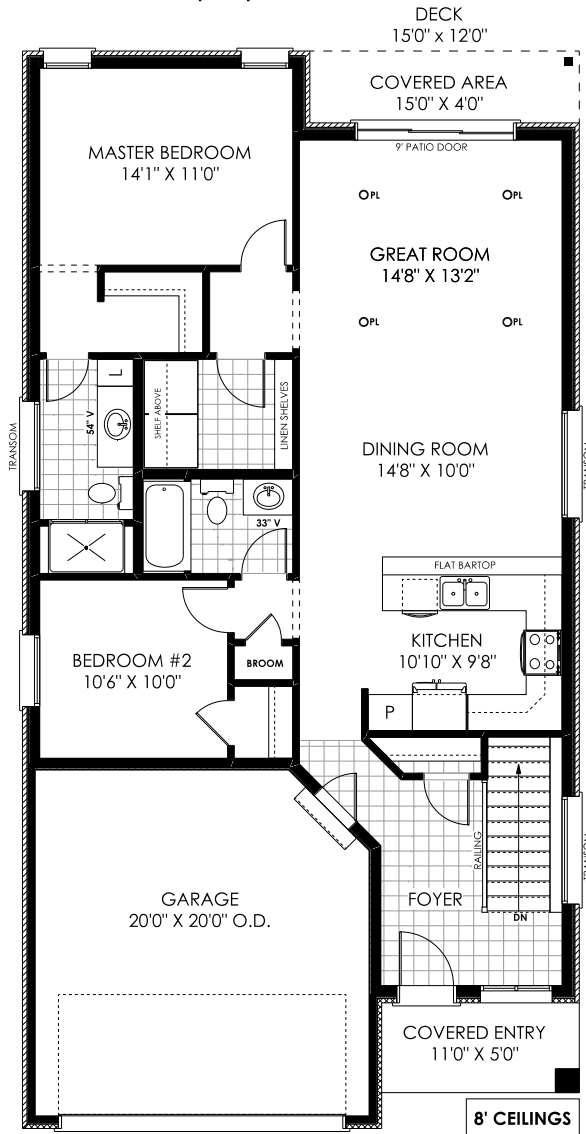

30 Mercedes Drive  
 The Sandpiper Model - 1343 Sq. Ft.

**MAIN FLOOR PLAN**

**LOWER LEVEL PLAN**

UPDATED: AUGUST 8, 2018

DIMENSIONS ARE APPROXIMATE.