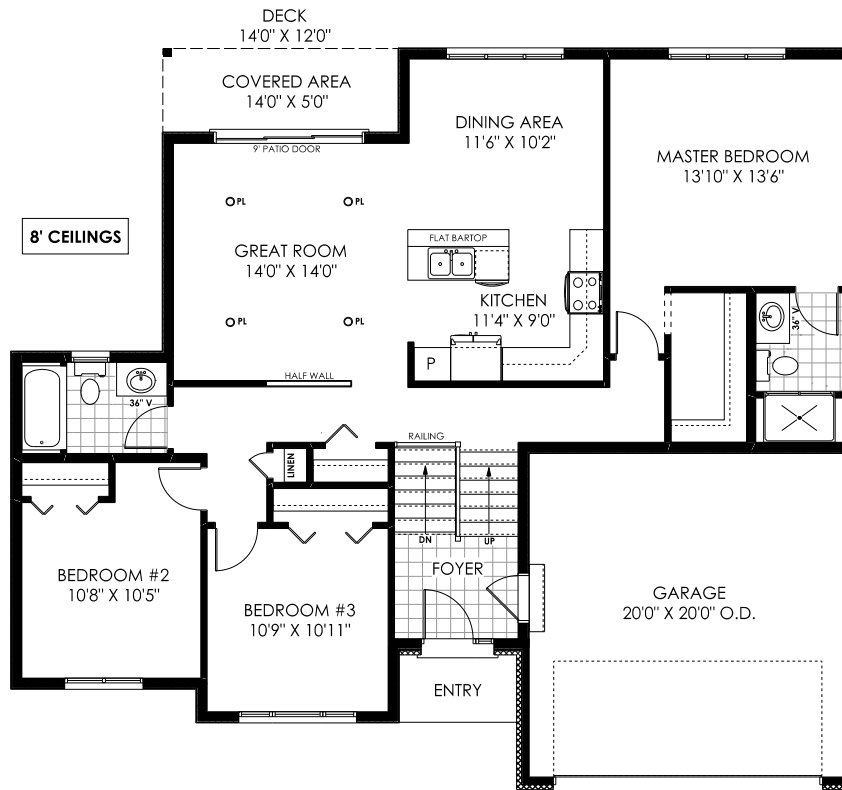

## The Gabriella Model - 1408 Sq. Ft.

**MAIN FLOOR PLAN**

**LOWER LEVEL PLAN**

DIMENSIONS ARE APPROXIMATE.

UPDATED: SEPTEMBER 14, 2018