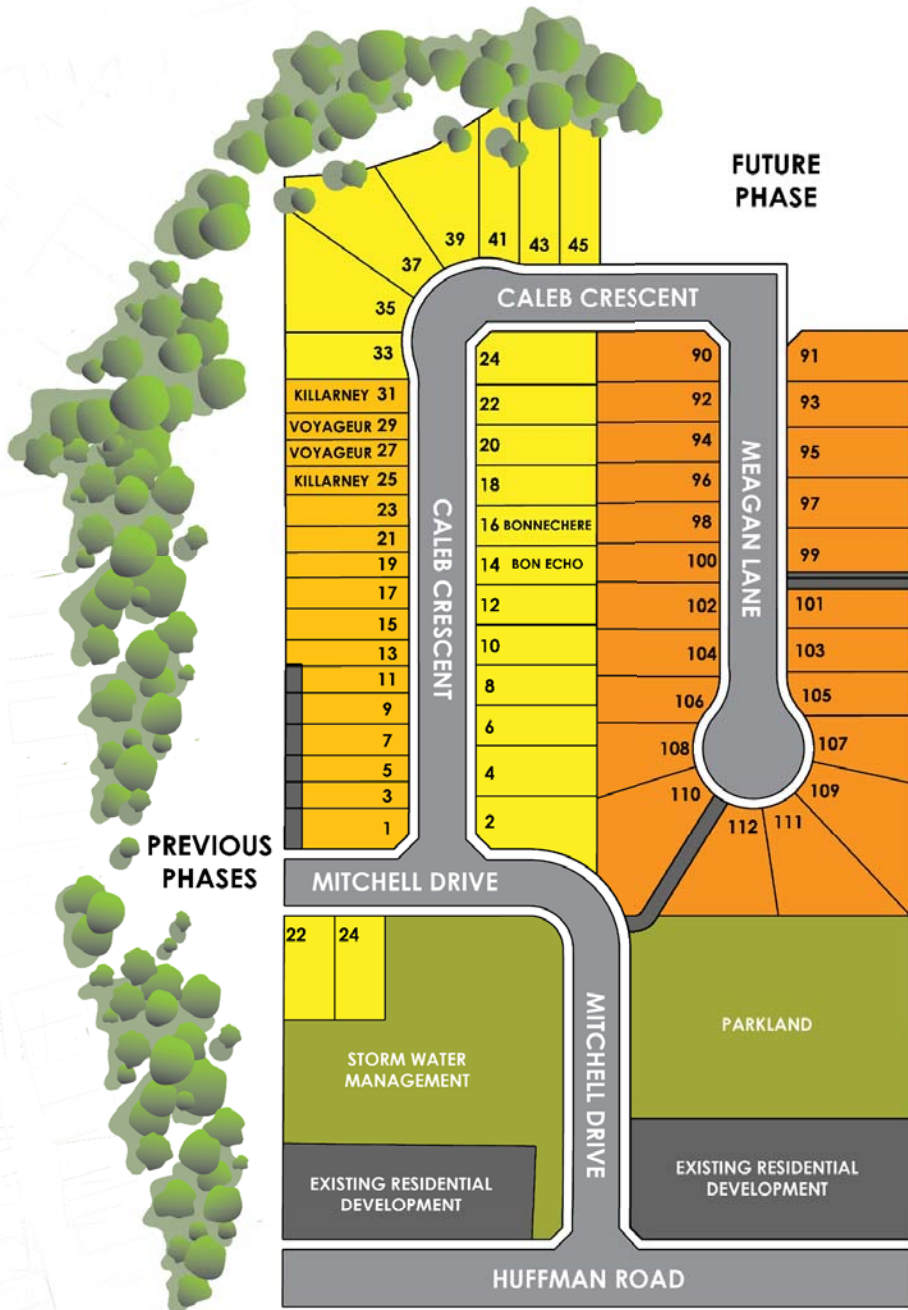

# Antonia Heights Phase IV Site Plan

Updated: November 7, 2018

Hilden Homes welcomes you to a charming community, in the heart of Frankford. Antonia Heights is home to first time home owners, families and those who take pleasure in a quaint and picturesque way of life. Homes are built to personal tastes and lifestyles, with superior craftsmanship in mind. Reflecting the personality of each owner, these homes are superbly finished and completed with many thoughtful and unique touches. You deserve a home built around your way of life; in Antonia Heights there's sure to be a home you'll want to live in for years to come.

	Townhouses
	Caleb Crescent
	Meagan Lane

## HILDENHOMES