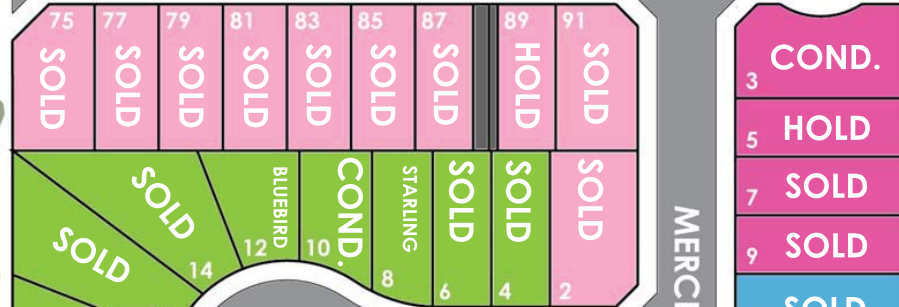

Mercedes Meadows

Plant your roots here

SITE PLAN

PHASE III

LOT AVAILABILITY AS OF:
MARCH 31, 2017

FUTURE HAIG ROAD
EXTENSION

FUTURE DEVELOPMENT

| | |
|-------------|---------------|
| Dark Blue | TOWNHOUSES |
| Pink | 40' LOTS |
| Light Pink | 43' LOTS |
| Light Blue | 50' LOTS |
| Light Green | PHASE II LOTS |