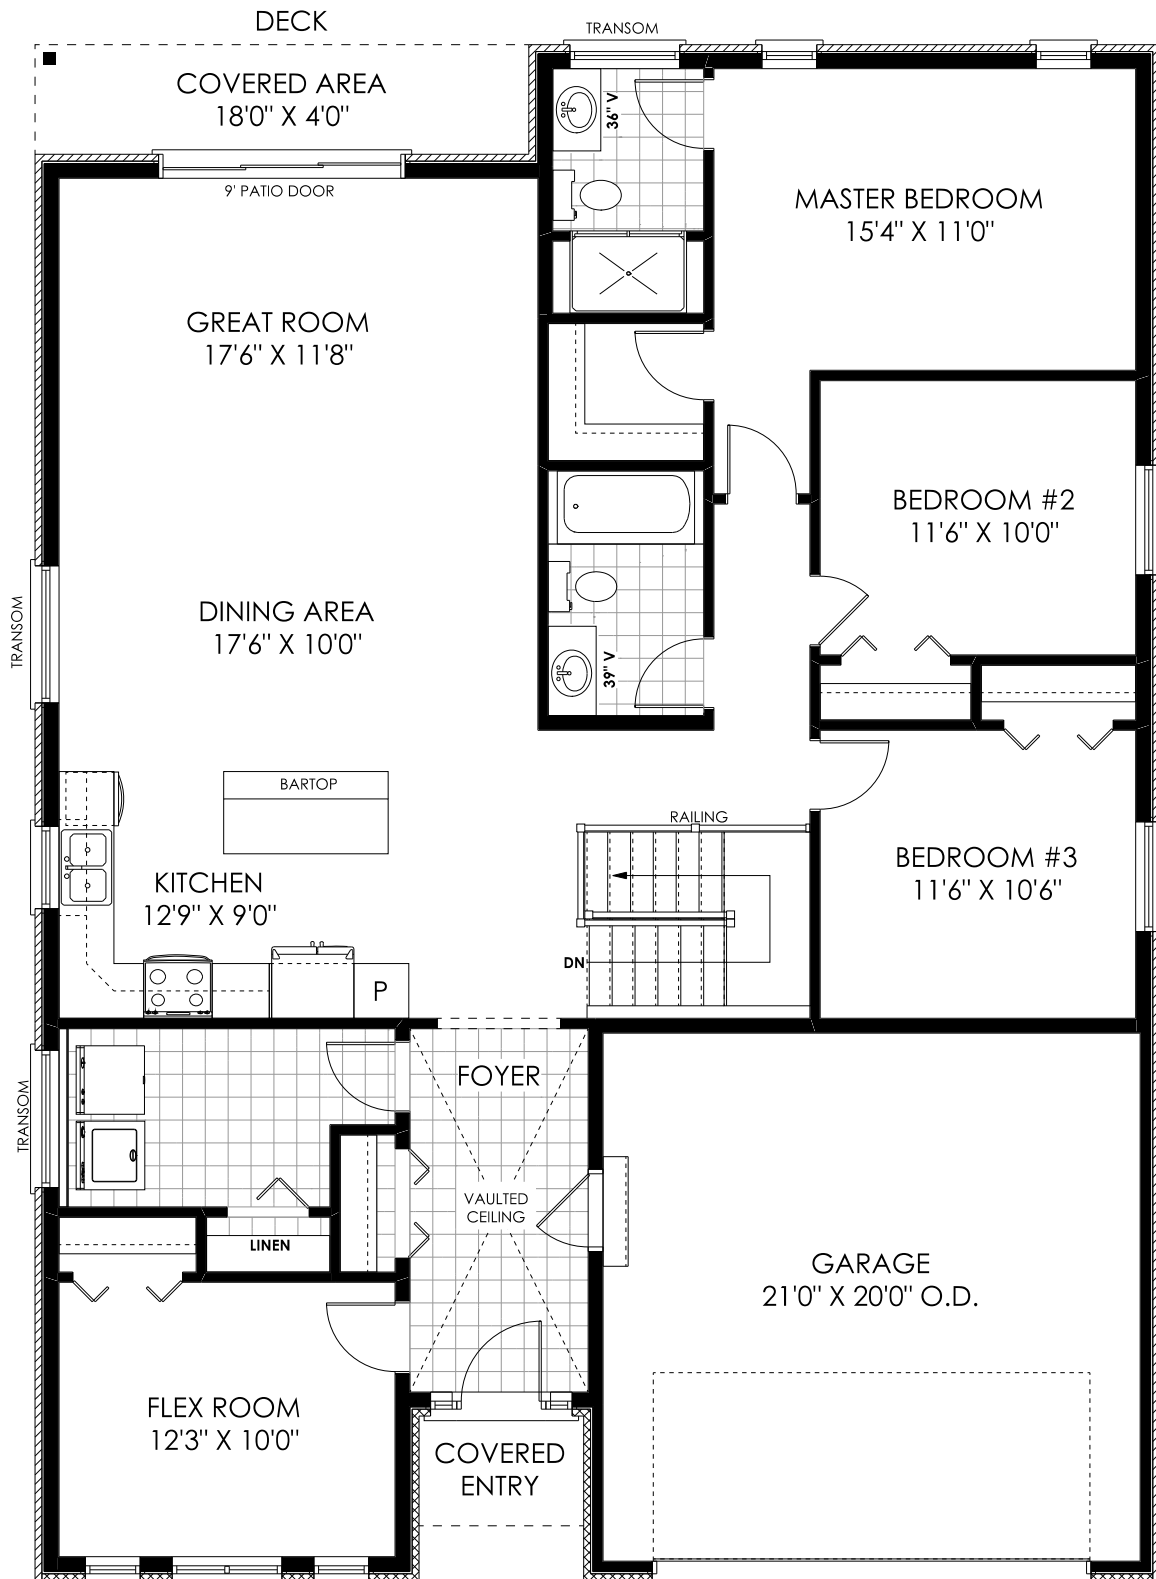

# The Anthony Model - 1777 Sq. Ft.

**8' CEILINGS**