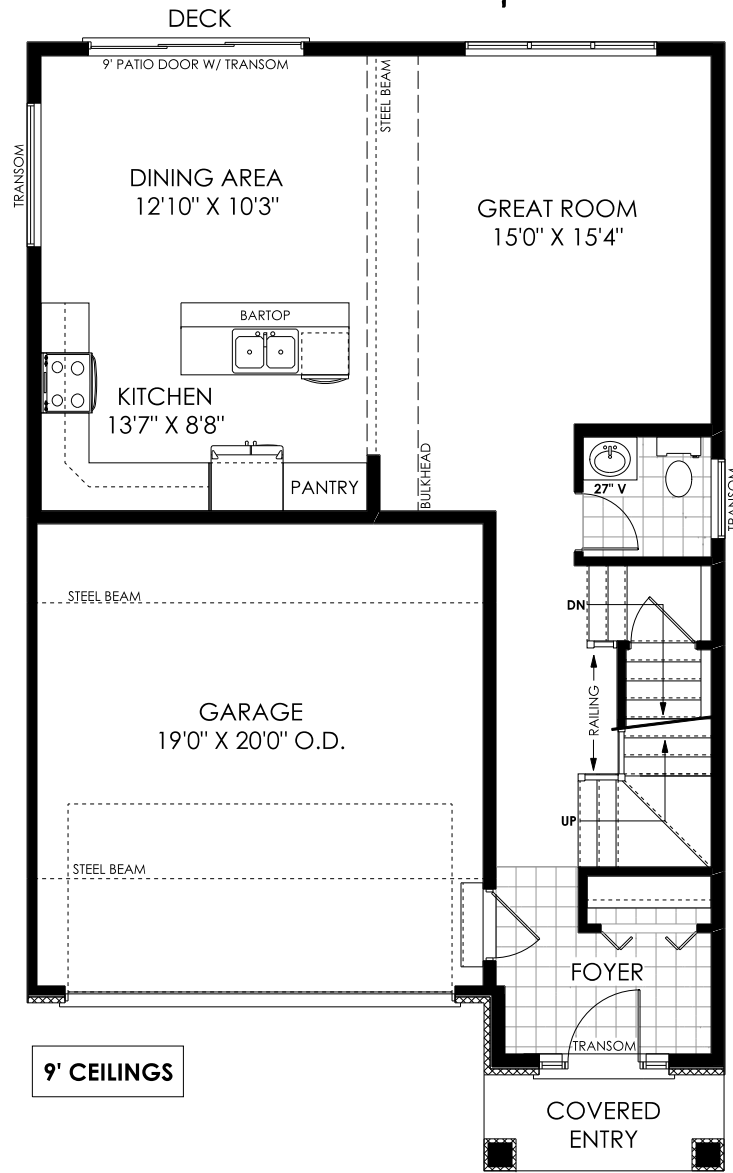

The Maple Model - 1785 Sq. Ft.

MAIN FLOOR PLAN
811 Sq.Ft.

9' CEILINGS

2nd FLOOR PLAN
974 Sq.Ft.

8' CEILINGS

HILDENHOMES