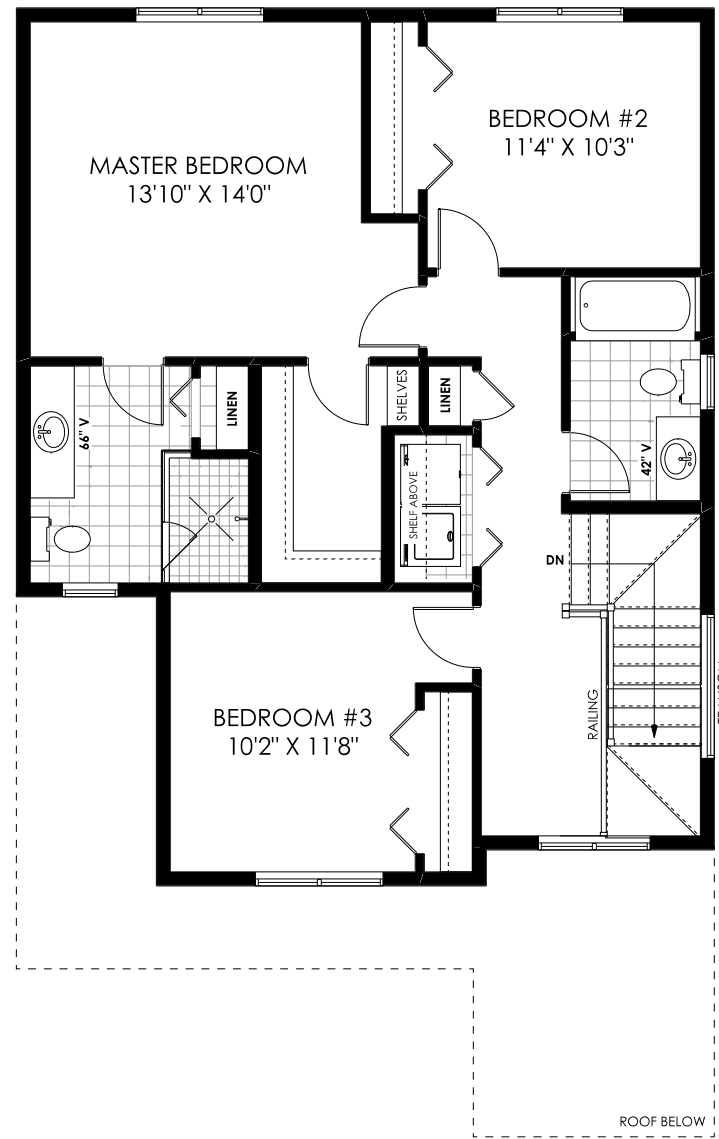

The Maple Model - 1785 Sq. Ft.

MAIN FLOOR PLAN
811 Sq.Ft.

9' CEILINGS

2nd FLOOR PLAN
974 Sq.Ft.

8' CEILINGS

HILDENHOMES