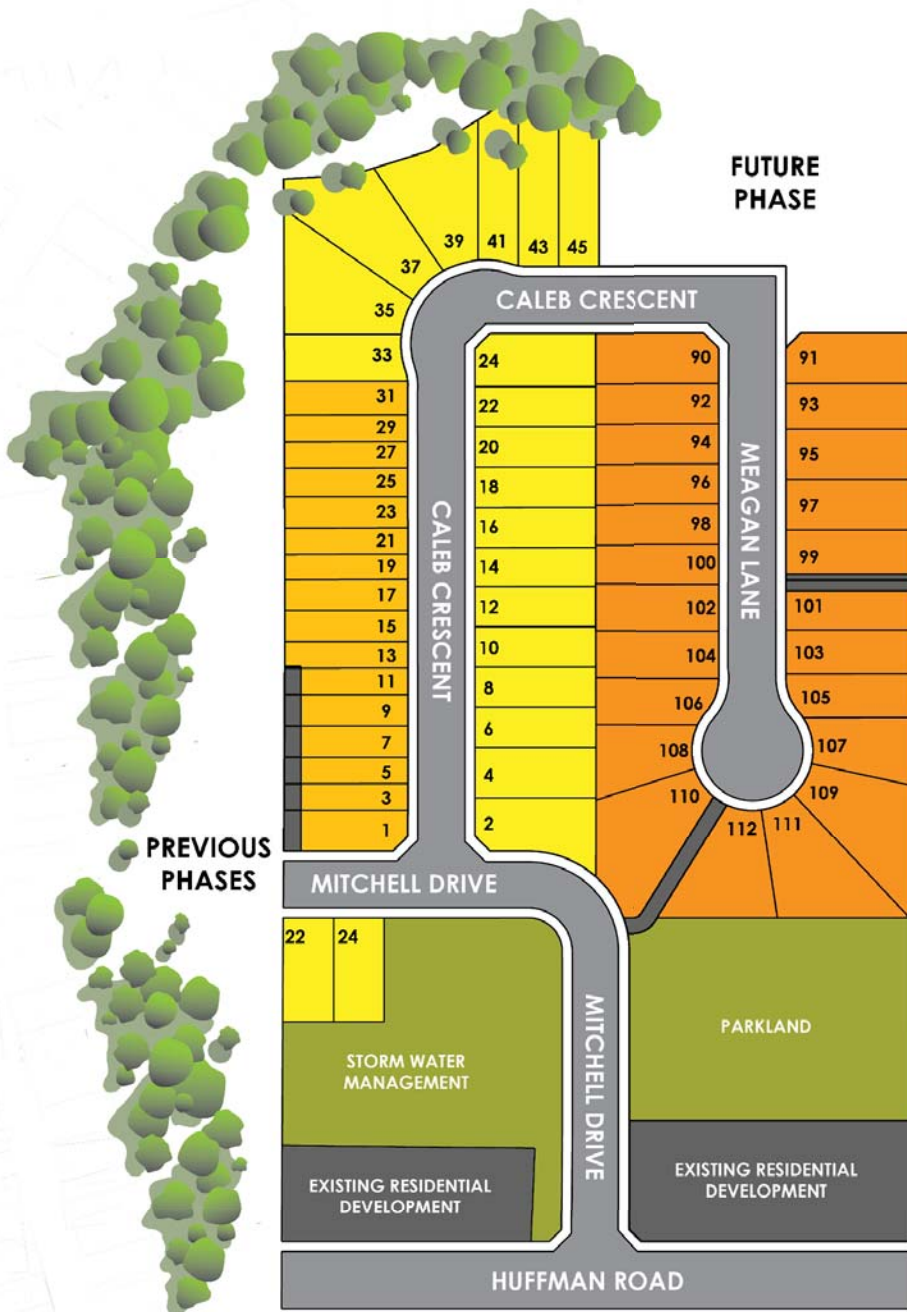

# Antonia Heights Phase IV Site Plan

Updated: August 30, 2018

Hilden Homes welcomes you to a charming community, in the heart of Frankford. Antonia Heights is home to first time home owners, families and those who take pleasure in a quaint and picturesque way of life. Homes are built to personal tastes and lifestyles, with superior craftsmanship in mind. Reflecting the personality of each owner, these homes are superbly finished and completed with many thoughtful and unique touches. You deserve a home built around your way of life; in Antonia Heights there's sure to be a home you'll want to live in for years to come.

	Townhouses
	Caleb Crescent
	Meagan Lane

## HILDENHOMES