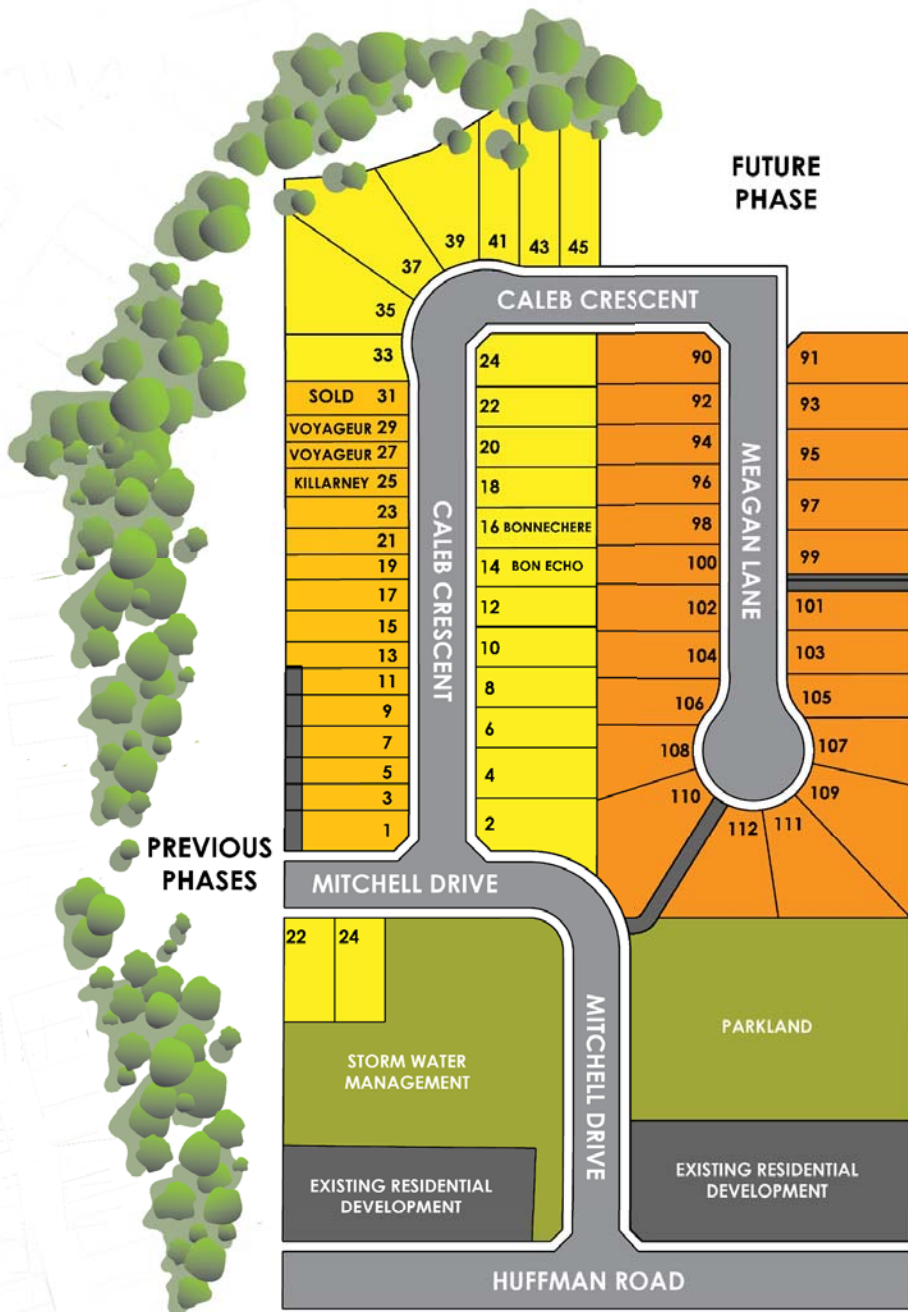

Antonia Heights Phase IV Site Plan

Updated: November 21, 2018

Hilden Homes welcomes you to a charming community, in the heart of Frankford. Antonia Heights is home to first time home owners, families and those who take pleasure in a quaint and picturesque way of life. Homes are built to personal tastes and lifestyles, with superior craftsmanship in mind. Reflecting the personality of each owner, these homes are superbly finished and completed with many thoughtful and unique touches. You deserve a home built around your way of life; in Antonia Heights there's sure to be a home you'll want to live in for years to come.

	Townhouses
	Caleb Crescent
	Meagan Lane

HILDENHOMES