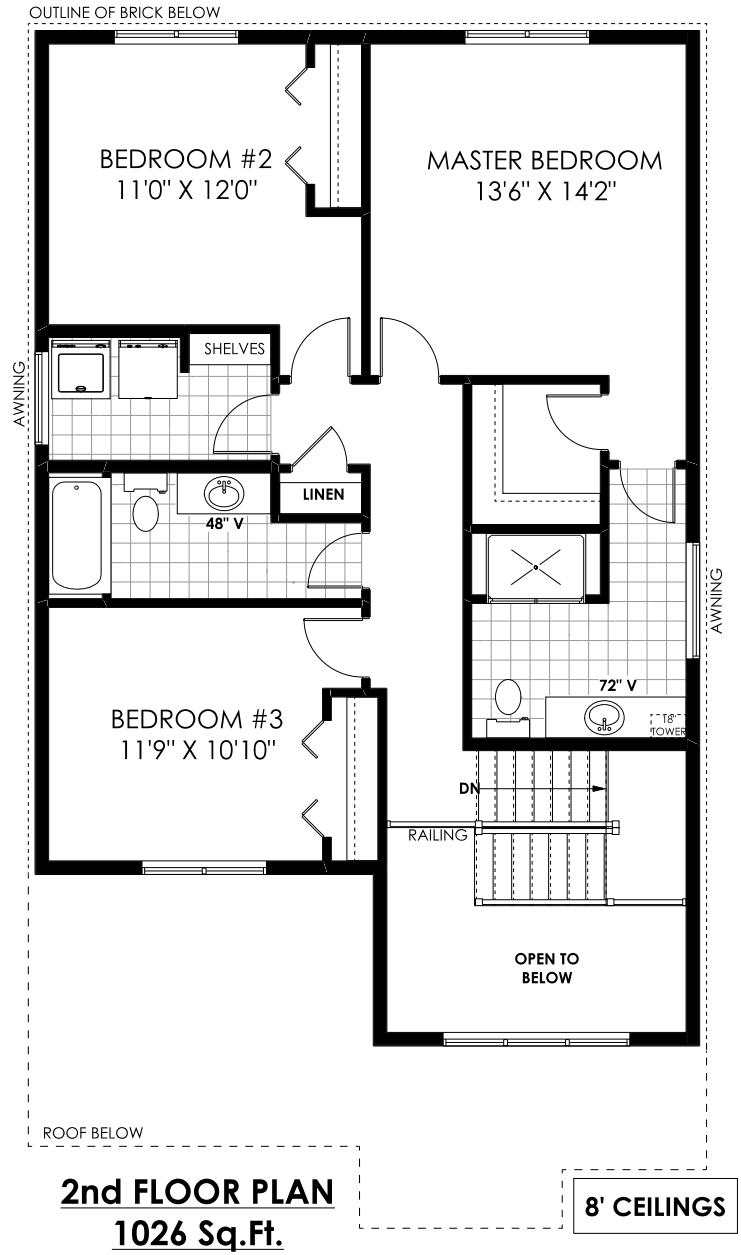

The Blue Spruce Model - 2065 Sq. Ft.

HILDENHOMES