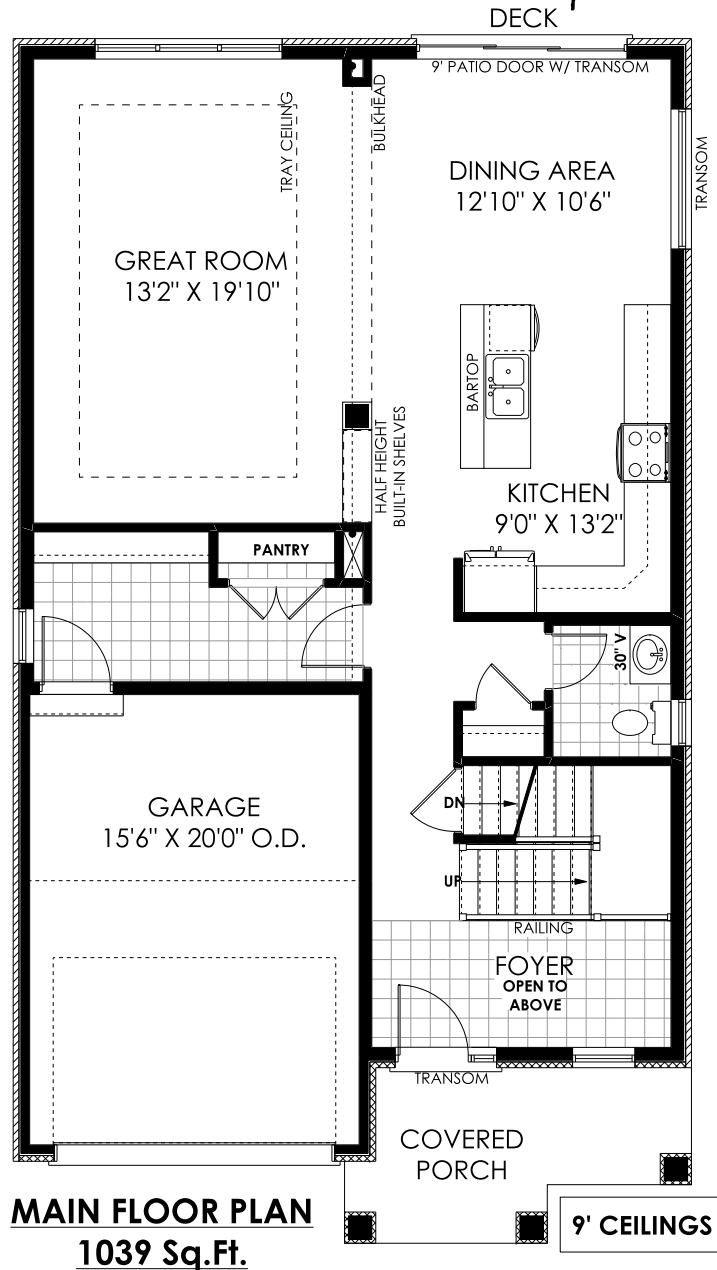

The Blue Spruce Model - 2065 Sq. Ft.

HILDENHOMES