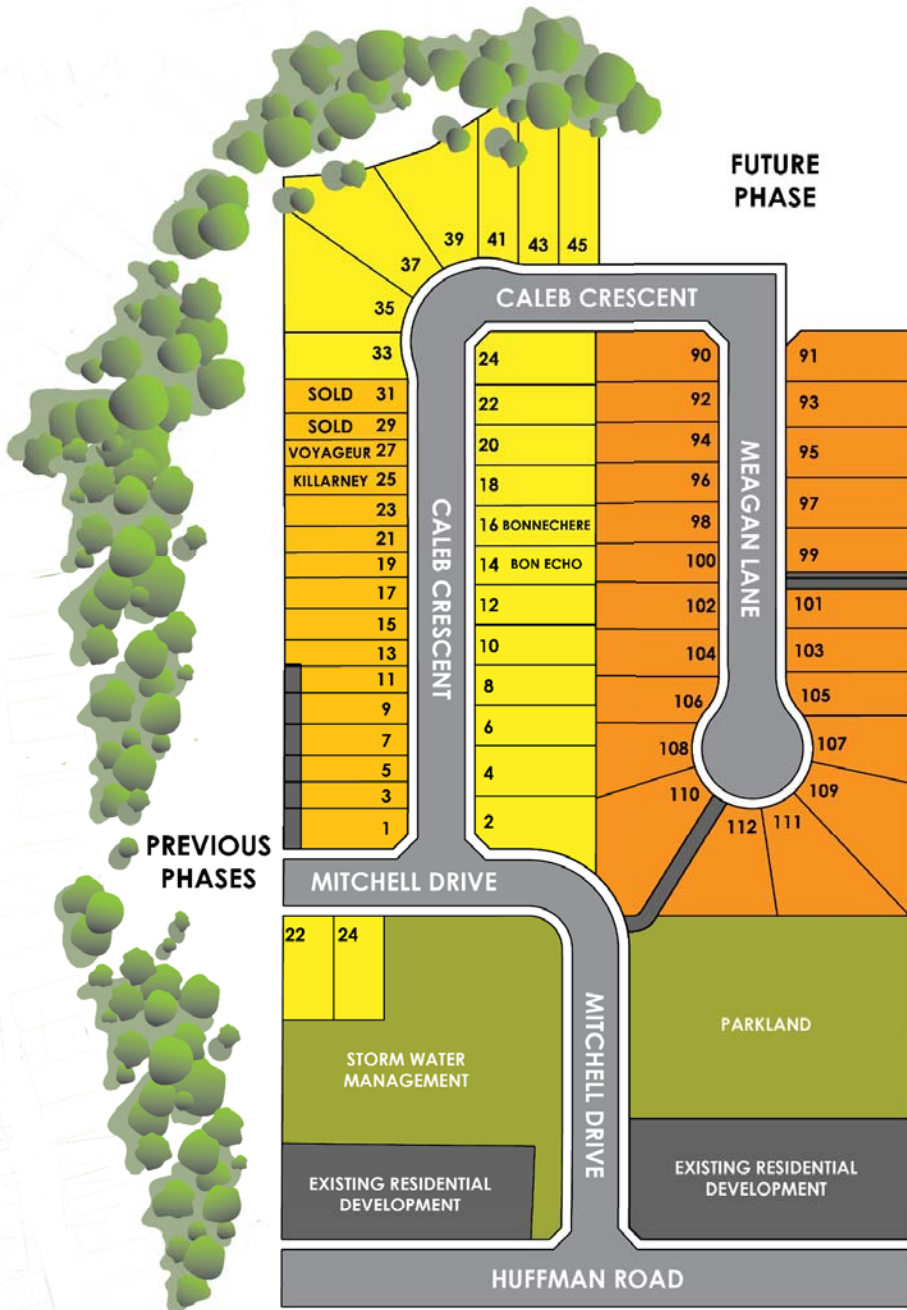

Antonia Heights Phase IV Site Plan

Updated: February 8, 2019

Hilden Homes welcomes you to a charming community, in the heart of Frankford. Antonia Heights is home to first time home owners, families and those who take pleasure in a quaint and picturesque way of life. Homes are built to personal tastes and lifestyles, with superior craftsmanship in mind. Reflecting the personality of each owner, these homes are superbly finished and completed with many thoughtful and unique touches. You deserve a home built around your way of life; in Antonia Heights there's sure to be a home you'll want to live in for years to come.

	Townhouses
	Caleb Crescent
	Meagan Lane

HILDENHOMES