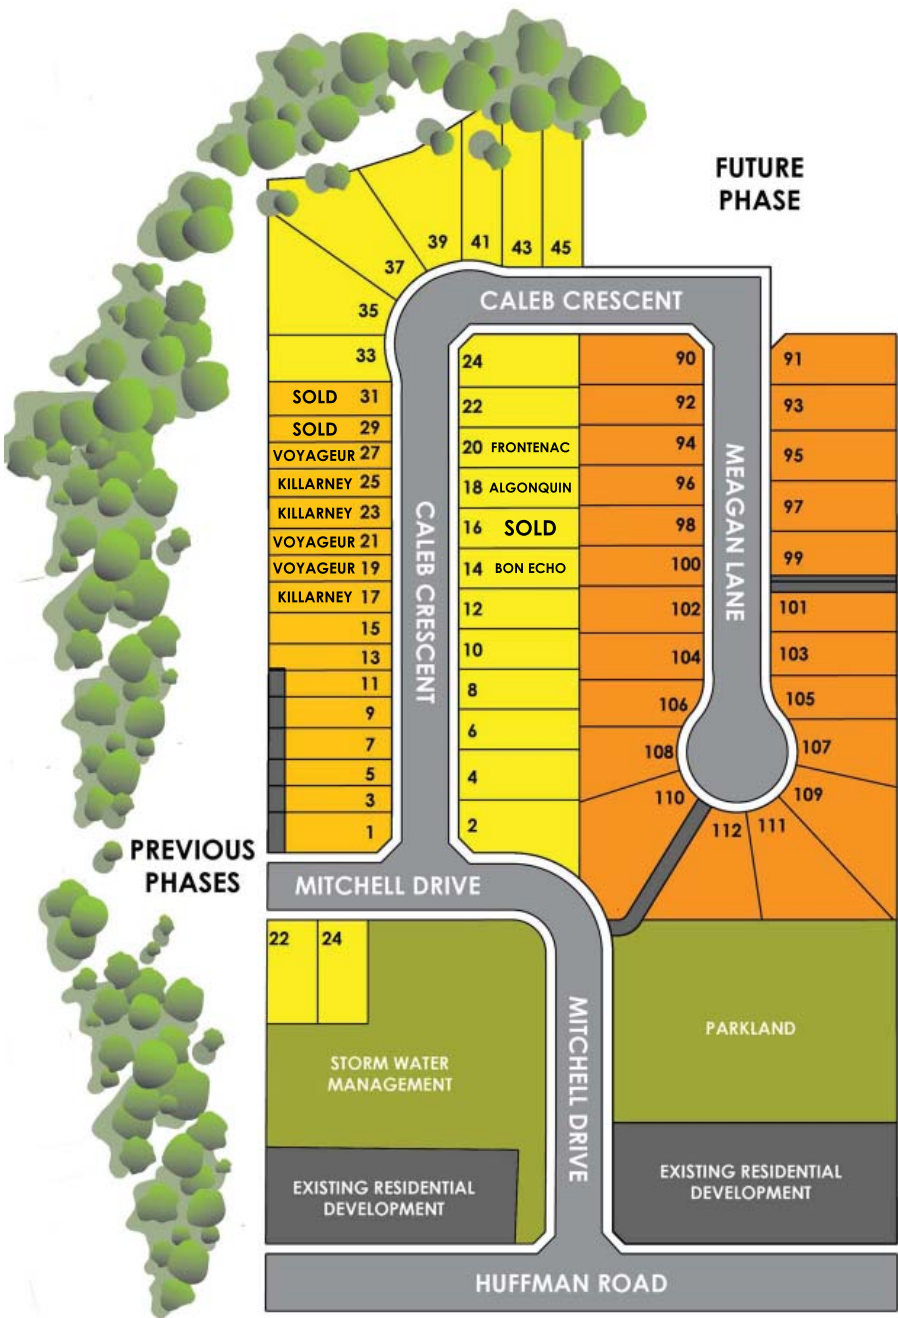

Antonia Heights Phase IV Site Plan

Updated: March 29, 2019

Hilden Homes welcomes you to a charming community, in the heart of Frankford. Antonia Heights is home to first time home owners, families and those who take pleasure in a quaint and picturesque way of life. Homes are built to personal tastes and lifestyles, with superior craftsmanship in mind. Reflecting the personality of each owner, these homes are superbly finished and completed with many thoughtful and unique touches. You deserve a home built around your way of life; in Antonia Heights there's sure to be a home you'll want to live in for years to come.

	Townhouses
	Caleb Crescent
	Meagan Lane

HILDENHOMES