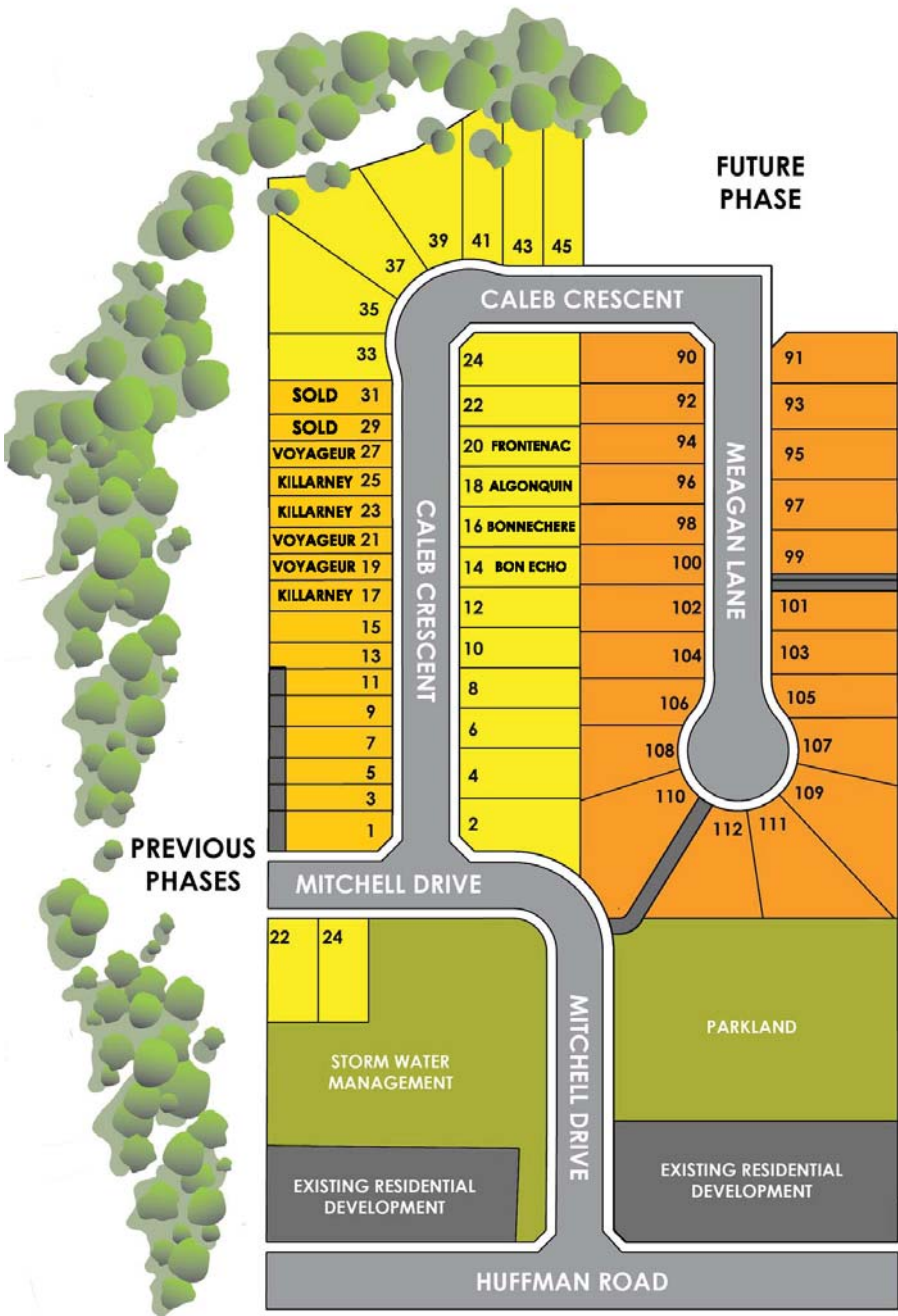

Antonia Heights Phase IV Site Plan

Updated: March 25, 2019

Hilden Homes welcomes you to a charming community, in the heart of Frankford. Antonia Heights is home to first time home owners, families and those who take pleasure in a quaint and picturesque way of life. Homes are built to personal tastes and lifestyles, with superior craftsmanship in mind. Reflecting the personality of each owner, these homes are superbly finished and completed with many thoughtful and unique touches. You deserve a home built around your way of life; in Antonia Heights there's sure to be a home you'll want to live in for years to come.

	Townhouses
	Caleb Crescent
	Meagan Lane

HILDENHOMES