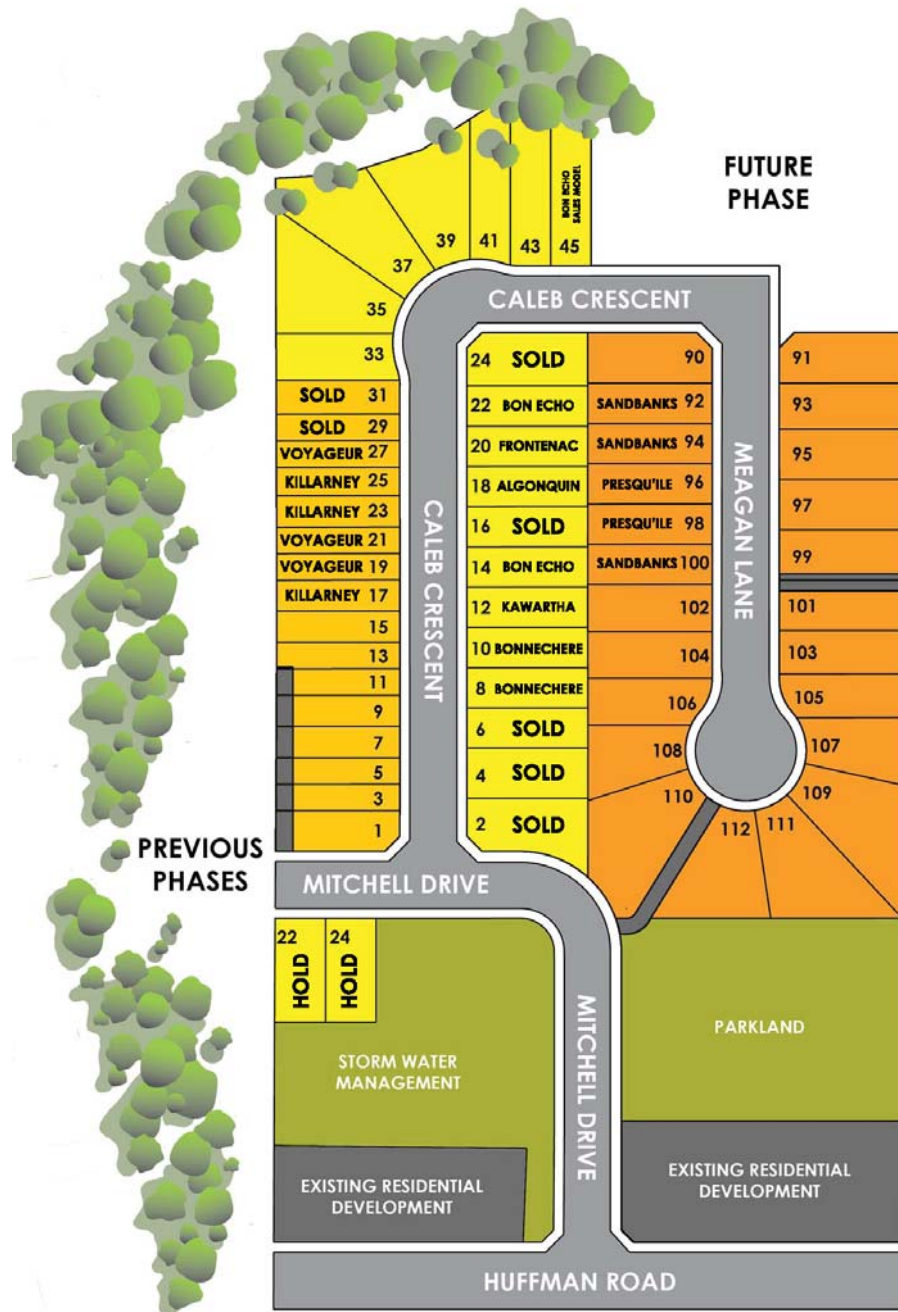

# Antonia Heights Phase IV Site Plan

Updated: July 19, 2019

Hilden Homes welcomes you to a charming community, in the heart of Frankford. Antonia Heights is home to first time home owners, families and those who take pleasure in a quaint and picturesque way of life. Homes are built to personal tastes and lifestyles, with superior craftsmanship in mind. Reflecting the personality of each owner, these homes are superbly finished and completed with many thoughtful and unique touches. You deserve a home built around your way of life; in Antonia Heights there's sure to be a home you'll want to live in for years to come.

	Townhouses
	Caleb Crescent
	Meagan Lane

## HILDENHOMES