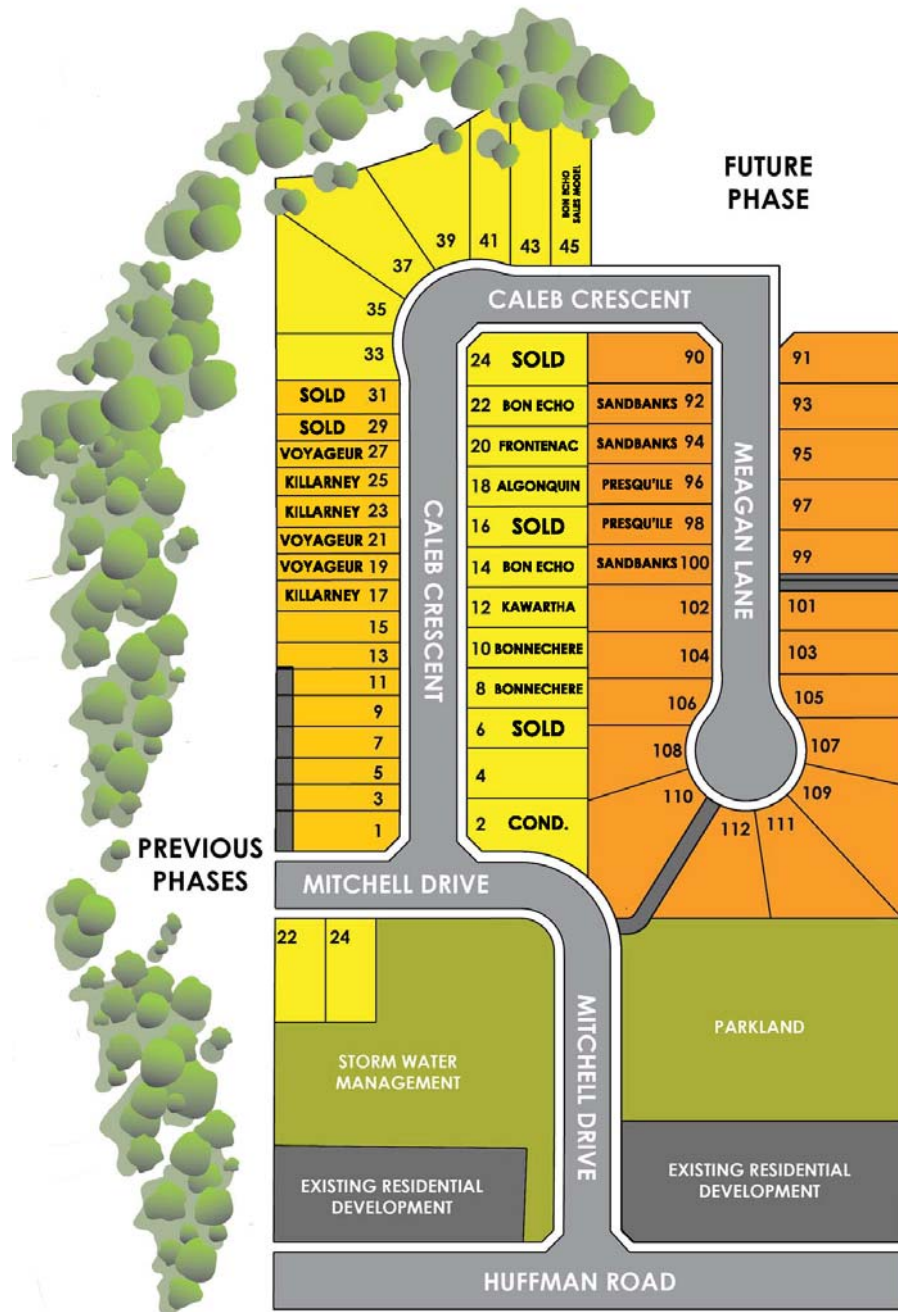

Antonia Heights Phase IV Site Plan

Updated: July 8, 2019

Hilden Homes welcomes you to a charming community, in the heart of Frankford. Antonia Heights is home to first time home owners, families and those who take pleasure in a quaint and picturesque way of life. Homes are built to personal tastes and lifestyles, with superior craftsmanship in mind. Reflecting the personality of each owner, these homes are superbly finished and completed with many thoughtful and unique touches. You deserve a home built around your way of life; in Antonia Heights there's sure to be a home you'll want to live in for years to come.

	Townhouses
	Caleb Crescent
	Meagan Lane

HILDENHOMES