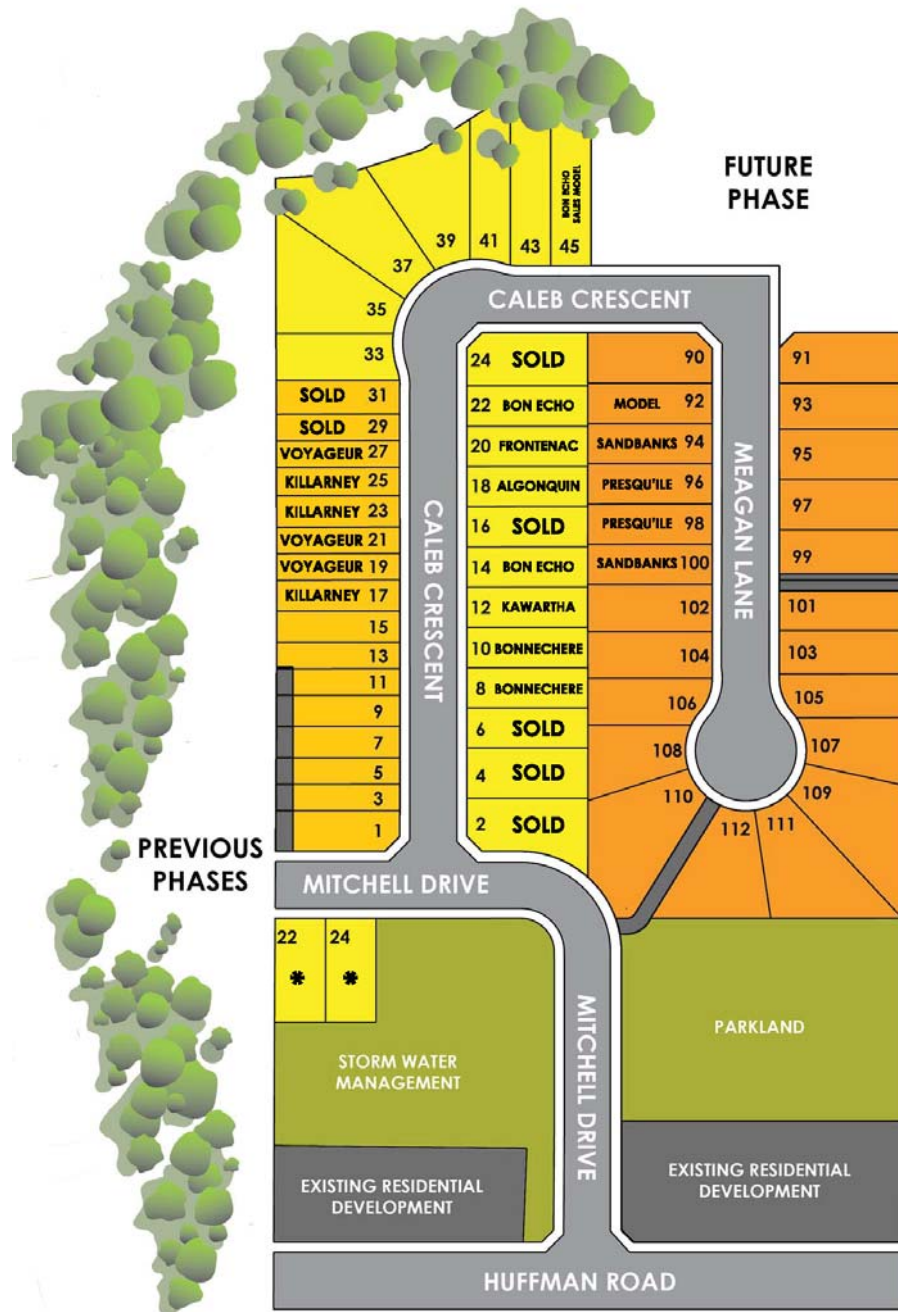

Antonia Heights Phase IV Site Plan

Updated: August 15, 2019

Hilden Homes welcomes you to a charming community, in the heart of Frankford. Antonia Heights is home to first time home owners, families and those who take pleasure in a quaint and picturesque way of life. Homes are built to personal tastes and lifestyles, with superior craftsmanship in mind. Reflecting the personality of each owner, these homes are superbly finished and completed with many thoughtful and unique touches. You deserve a home built around your way of life; in Antonia Heights there's sure to be a home you'll want to live in for years to come.

*Developed by Hilden only.

	Townhouses
	Caleb Crescent
	Existing Residential Development

HILDENHOMES