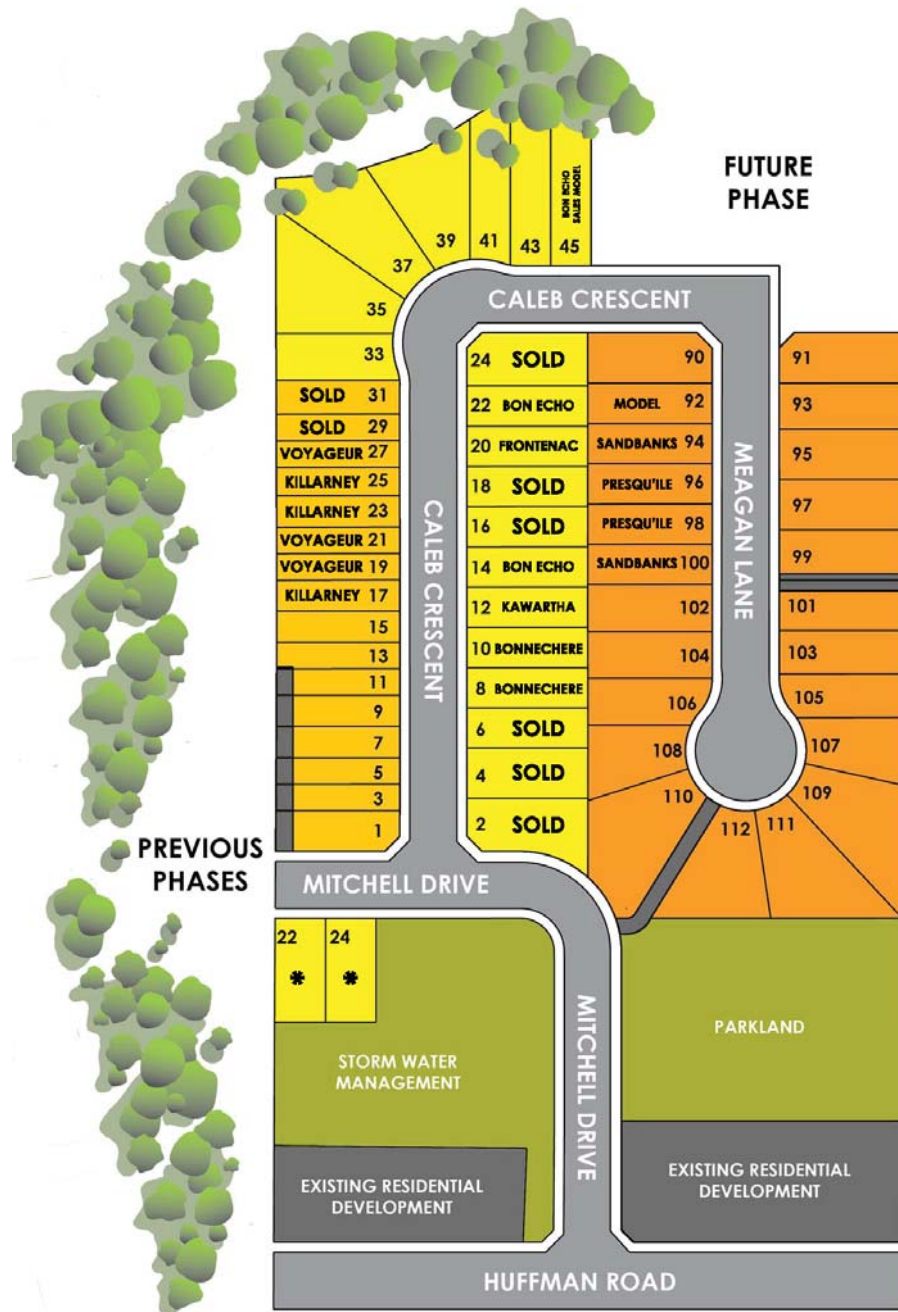

Antonia Heights Phase IV Site Plan

Updated: August 21, 2019

Hilden Homes welcomes you to a charming community, in the heart of Frankford. Antonia Heights is home to first time home owners, families and those who take pleasure in a quaint and picturesque way of life. Homes are built to personal tastes and lifestyles, with superior craftsmanship in mind. Reflecting the personality of each owner, these homes are superbly finished and completed with many thoughtful and unique touches. You deserve a home built around your way of life; in Antonia Heights there's sure to be a home you'll want to live in for years to come.

*Developed by Hilden only.

HILDENHOMES