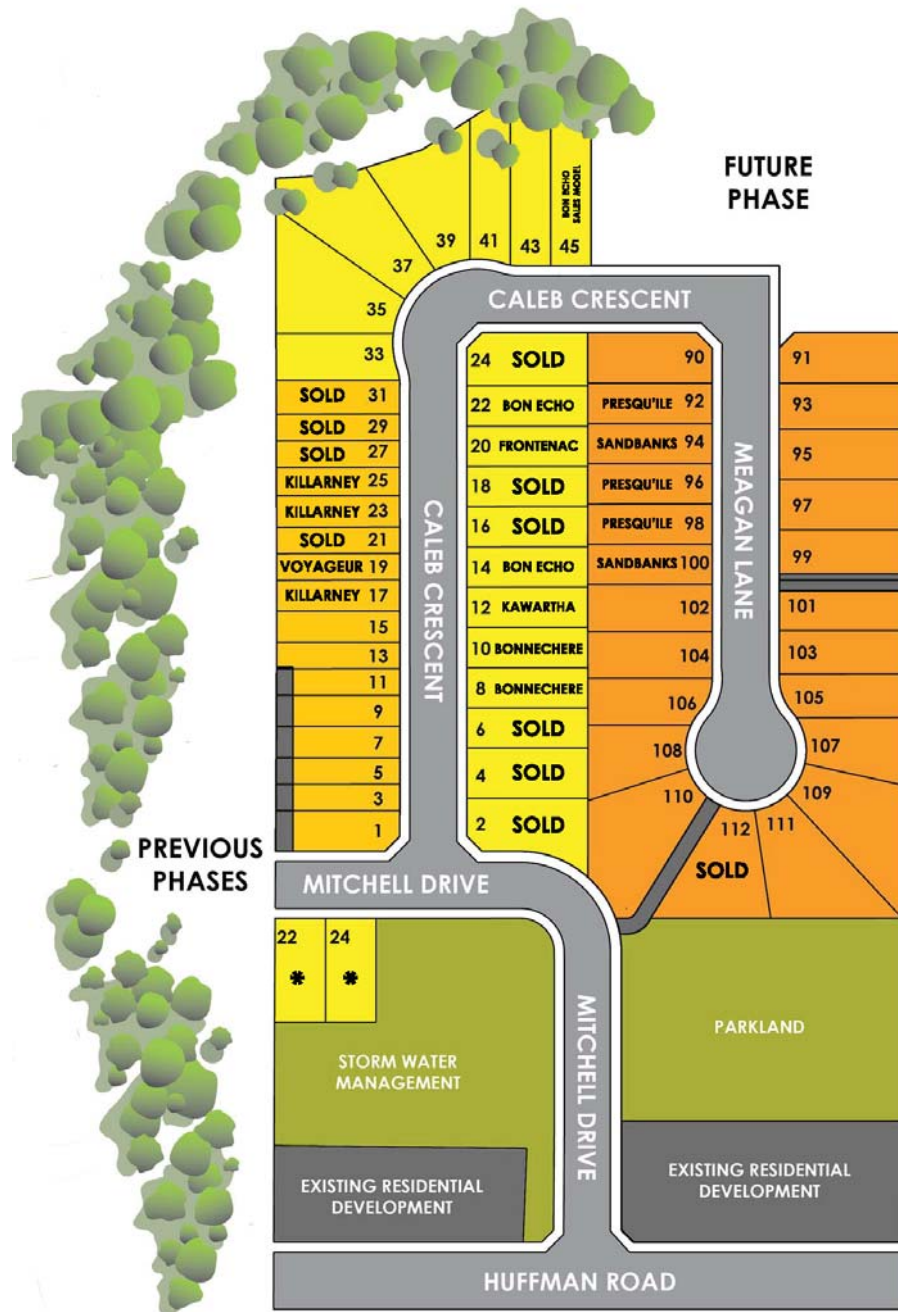

Antonia Heights Phase IV Site Plan

Updated: September 20, 2019

Hilden Homes welcomes you to a charming community, in the heart of Frankford. Antonia Heights is home to first time home owners, families and those who take pleasure in a quaint and picturesque way of life. Homes are built to personal tastes and lifestyles, with superior craftsmanship in mind. Reflecting the personality of each owner, these homes are superbly finished and completed with many thoughtful and unique touches. You deserve a home built around your way of life; in Antonia Heights there's sure to be a home you'll want to live in for years to come.

*Developed by Hilden only.

	Townhouses
	Caleb Crescent
	Meagan Lane

HILDENHOMES