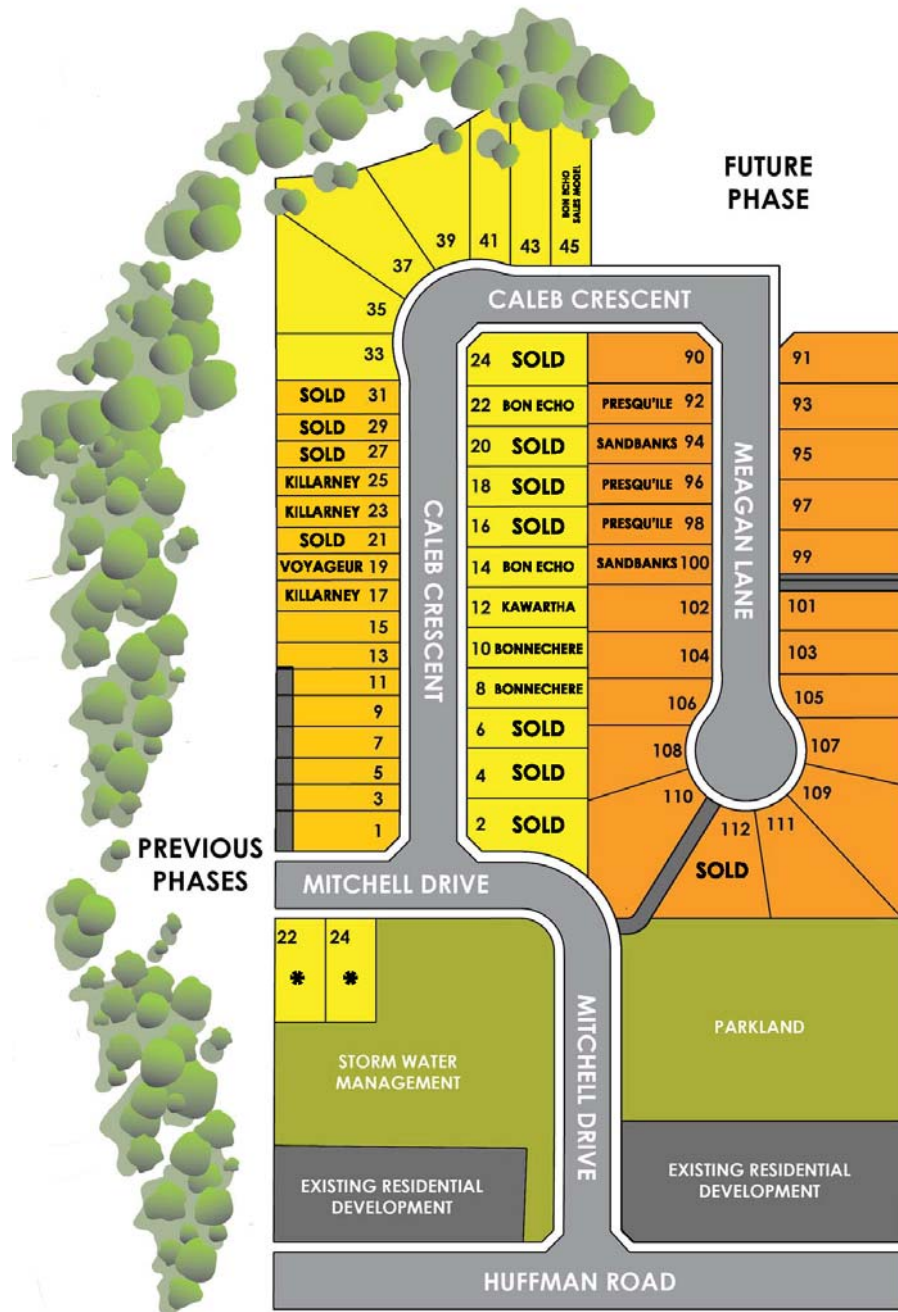

# Antonia Heights Phase IV Site Plan

Updated: September 20, 2019

Hilden Homes welcomes you to a charming community, in the heart of Frankford. Antonia Heights is home to first time home owners, families and those who take pleasure in a quaint and picturesque way of life. Homes are built to personal tastes and lifestyles, with superior craftsmanship in mind. Reflecting the personality of each owner, these homes are superbly finished and completed with many thoughtful and unique touches. You deserve a home built around your way of life; in Antonia Heights there's sure to be a home you'll want to live in for years to come.

\*Developed by Hilden only.

	Townhouses
	Caleb Crescent
	Meagan Lane

# HILDENHOMES