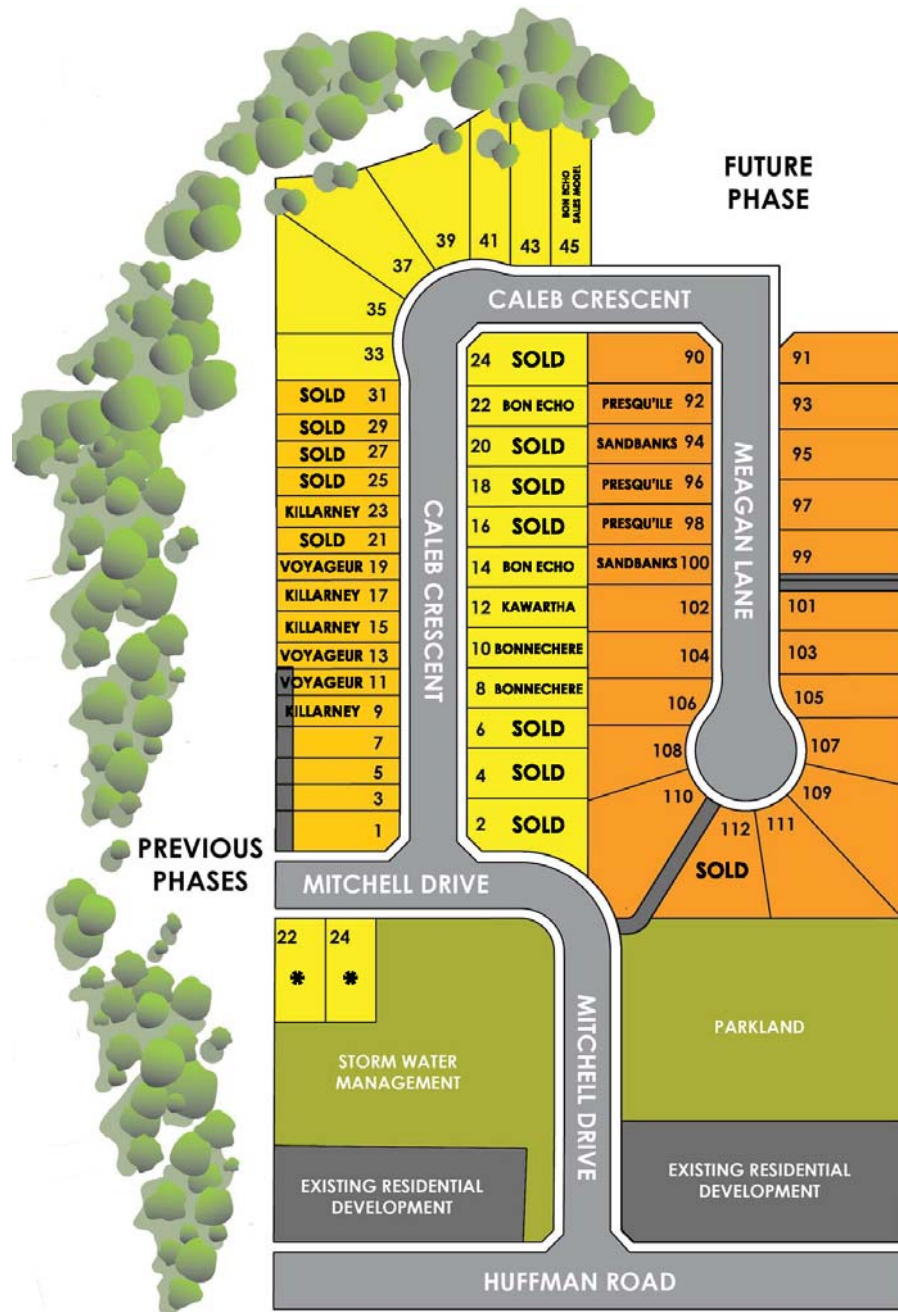

Antonia Heights Phase IV Site Plan

Updated: September 27, 2019

Hilden Homes welcomes you to a charming community, in the heart of Frankford. Antonia Heights is home to first time home owners, families and those who take pleasure in a quaint and picturesque way of life. Homes are built to personal tastes and lifestyles, with superior craftsmanship in mind. Reflecting the personality of each owner, these homes are superbly finished and completed with many thoughtful and unique touches. You deserve a home built around your way of life; in Antonia Heights there's sure to be a home you'll want to live in for years to come.

*Developed by Hilden only.

	Townhouses
	Caleb Crescent
	Existing Residential Development

HILDENHOMES