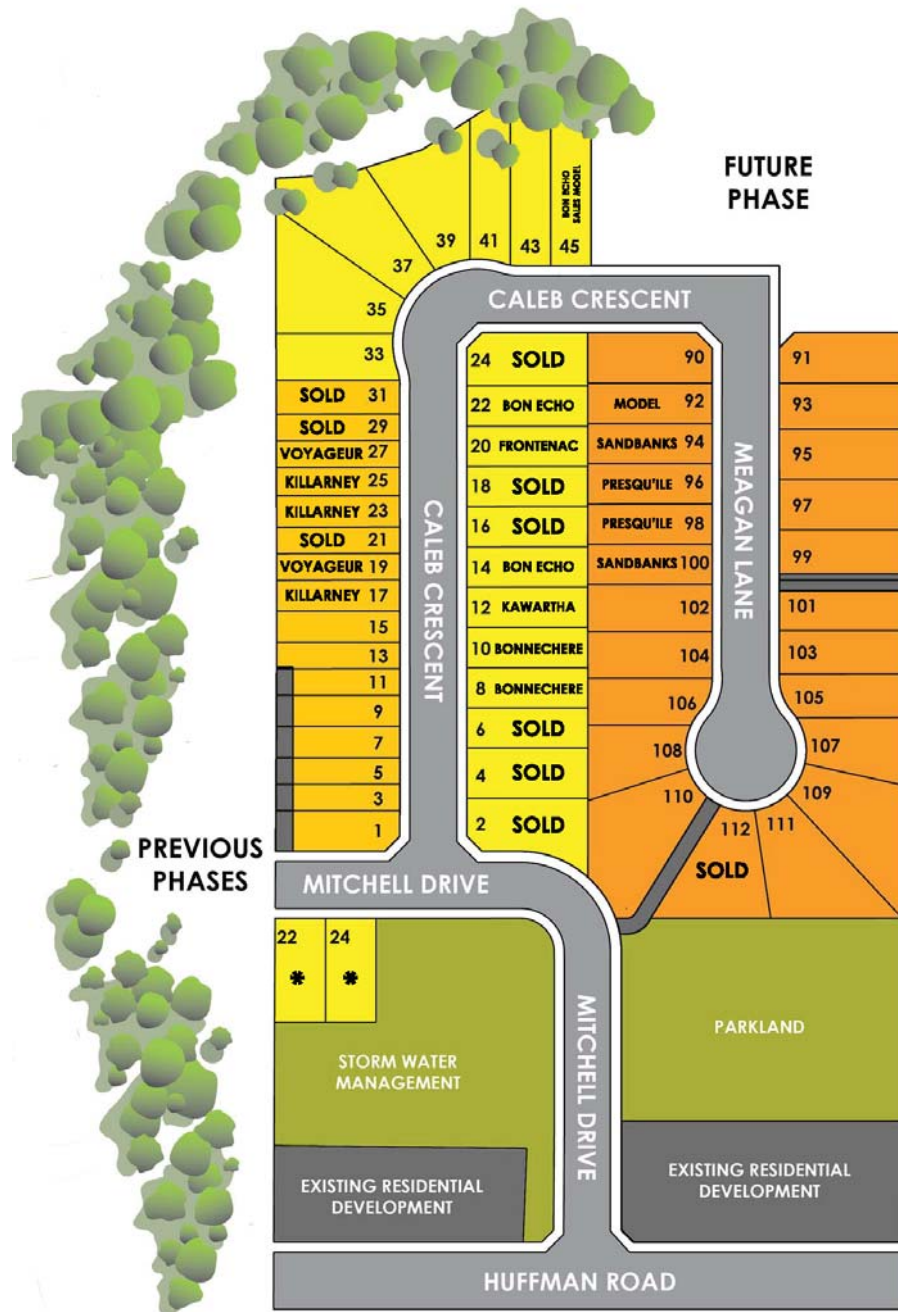

Antonia Heights Phase IV Site Plan

Updated: September 17, 2019

Hilden Homes welcomes you to a charming community, in the heart of Frankford. Antonia Heights is home to first time home owners, families and those who take pleasure in a quaint and picturesque way of life. Homes are built to personal tastes and lifestyles, with superior craftsmanship in mind. Reflecting the personality of each owner, these homes are superbly finished and completed with many thoughtful and unique touches. You deserve a home built around your way of life; in Antonia Heights there's sure to be a home you'll want to live in for years to come.

*Developed by Hilden only.

	Townhouses
	Caleb Crescent
	Meagan Lane

HILDENHOMES