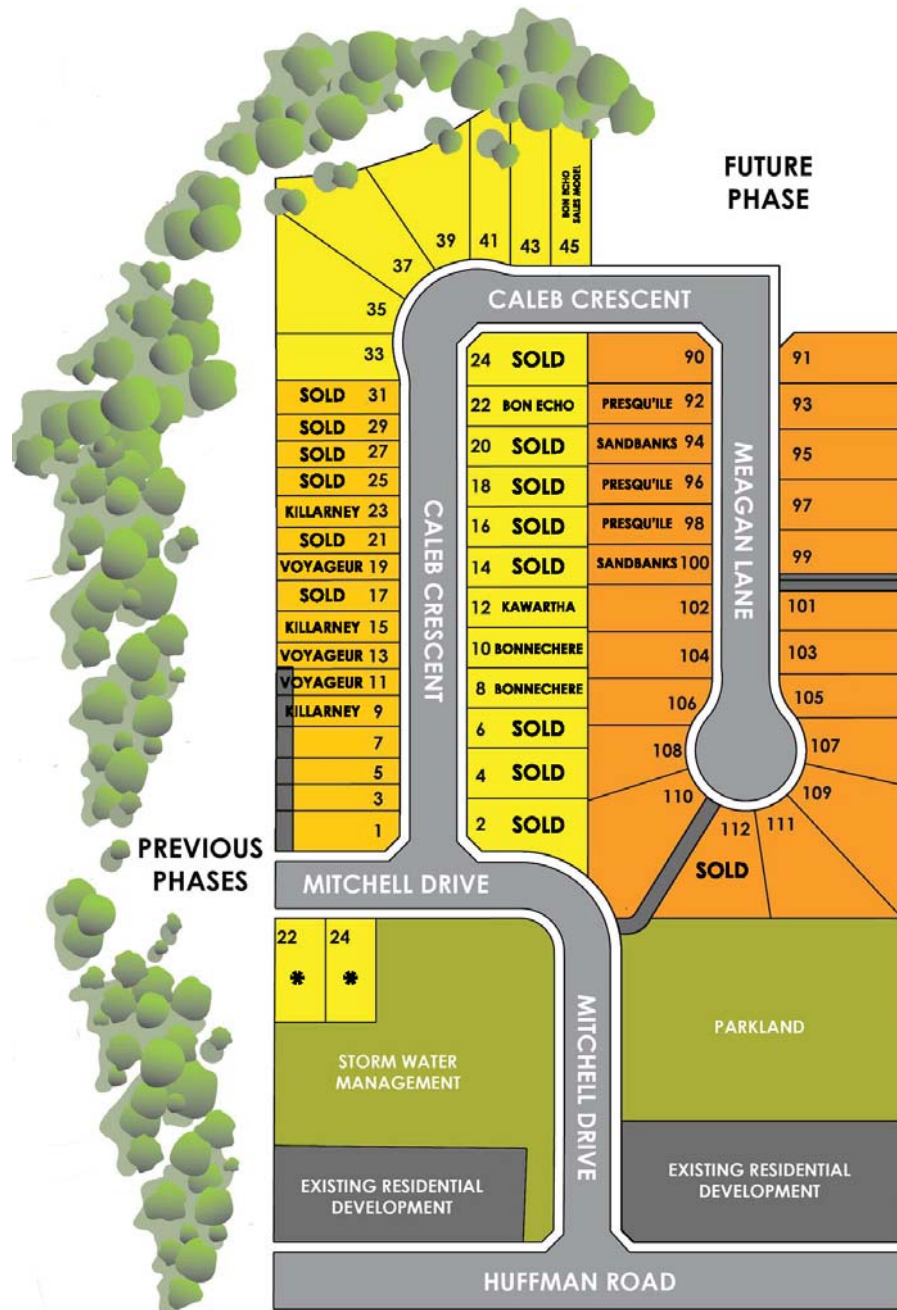

Antonia Heights Phase IV Site Plan

Updated: October 11, 2019

Hilden Homes welcomes you to a charming community, in the heart of Frankford. Antonia Heights is home to first time home owners, families and those who take pleasure in a quaint and picturesque way of life. Homes are built to personal tastes and lifestyles, with superior craftsmanship in mind. Reflecting the personality of each owner, these homes are superbly finished and completed with many thoughtful and unique touches. You deserve a home built around your way of life; in Antonia Heights there's sure to be a home you'll want to live in for years to come.

*Developed by Hilden only.

	Townhouses
	Caleb Crescent
	Meagan Lane

HILDENHOMES