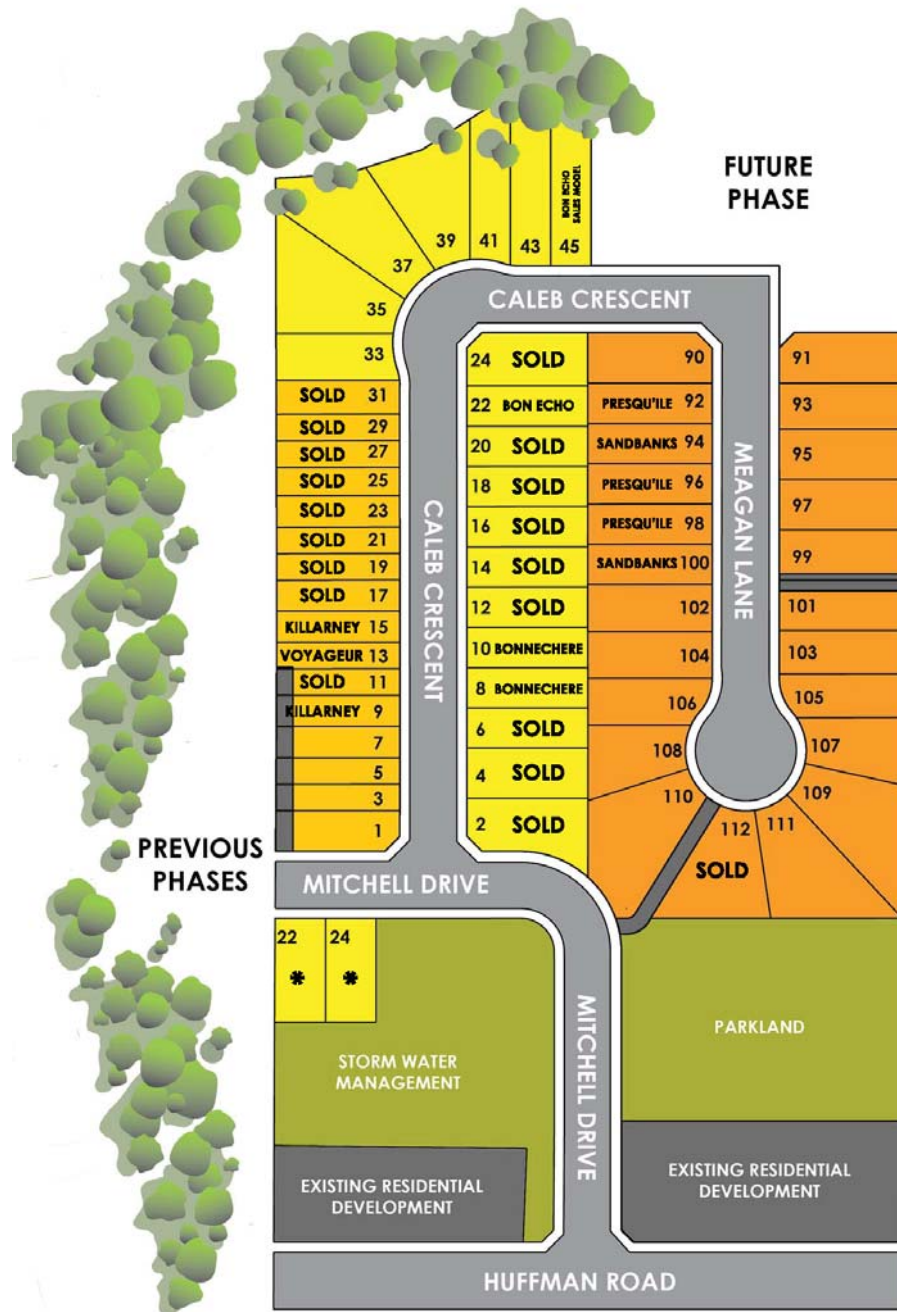

# Antonia Heights Phase IV Site Plan

Updated: November 19, 2019

Hilden Homes welcomes you to a charming community, in the heart of Frankford. Antonia Heights is home to first time home owners, families and those who take pleasure in a quaint and picturesque way of life. Homes are built to personal tastes and lifestyles, with superior craftsmanship in mind. Reflecting the personality of each owner, these homes are superbly finished and completed with many thoughtful and unique touches. You deserve a home built around your way of life; in Antonia Heights there's sure to be a home you'll want to live in for years to come.

\*Developed by Hilden only.

	Townhouses
	Caleb Crescent
	Parkland

# HILDENHOMES