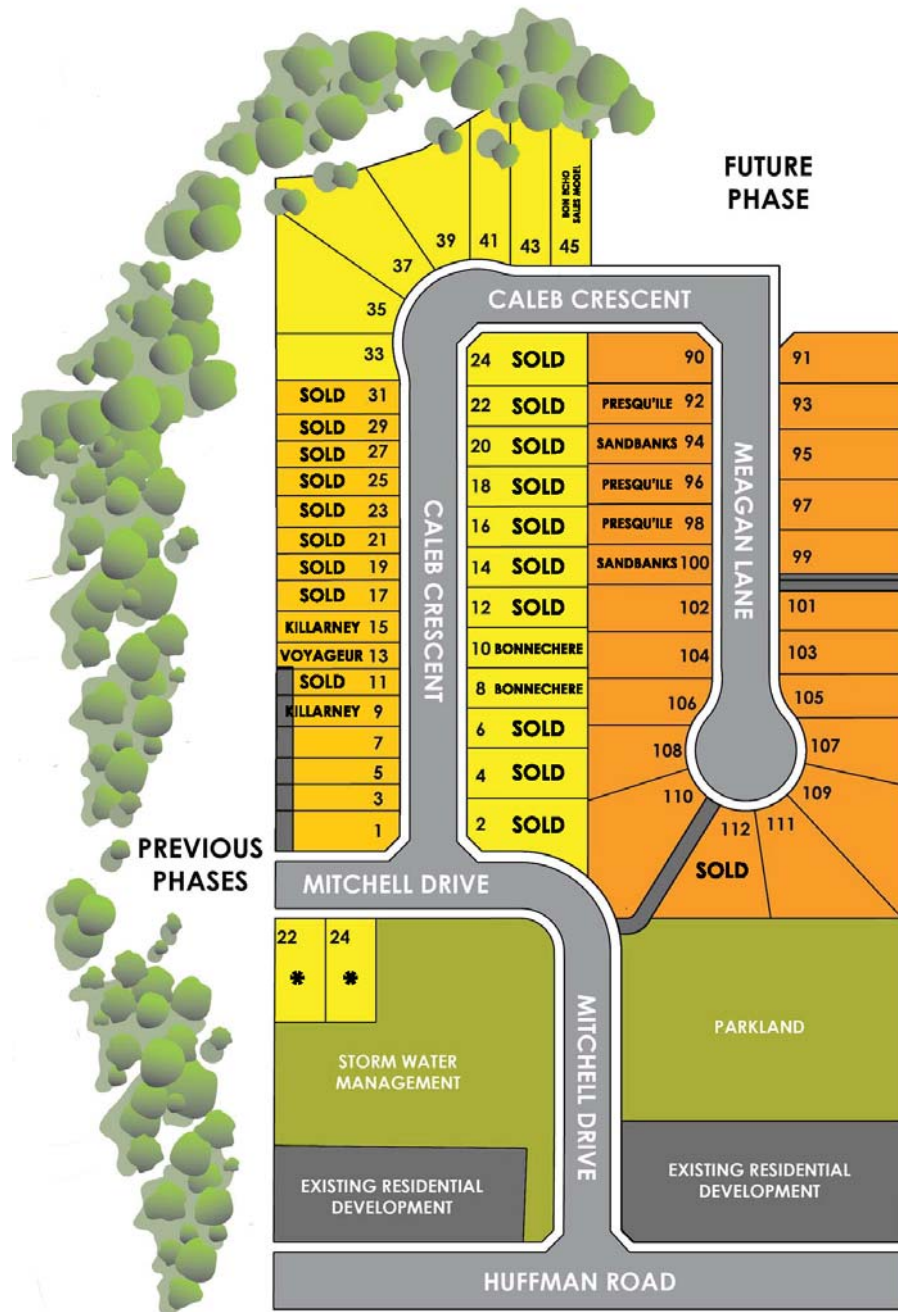

Antonia Heights Phase IV Site Plan

Updated: November 29, 2019

Hilden Homes welcomes you to a charming community, in the heart of Frankford. Antonia Heights is home to first time home owners, families and those who take pleasure in a quaint and picturesque way of life. Homes are built to personal tastes and lifestyles, with superior craftsmanship in mind. Reflecting the personality of each owner, these homes are superbly finished and completed with many thoughtful and unique touches. You deserve a home built around your way of life; in Antonia Heights there's sure to be a home you'll want to live in for years to come.

*Developed by Hilden only.

	Townhouses
	Caleb Crescent
	Meagan Lane

HILDENHOMES