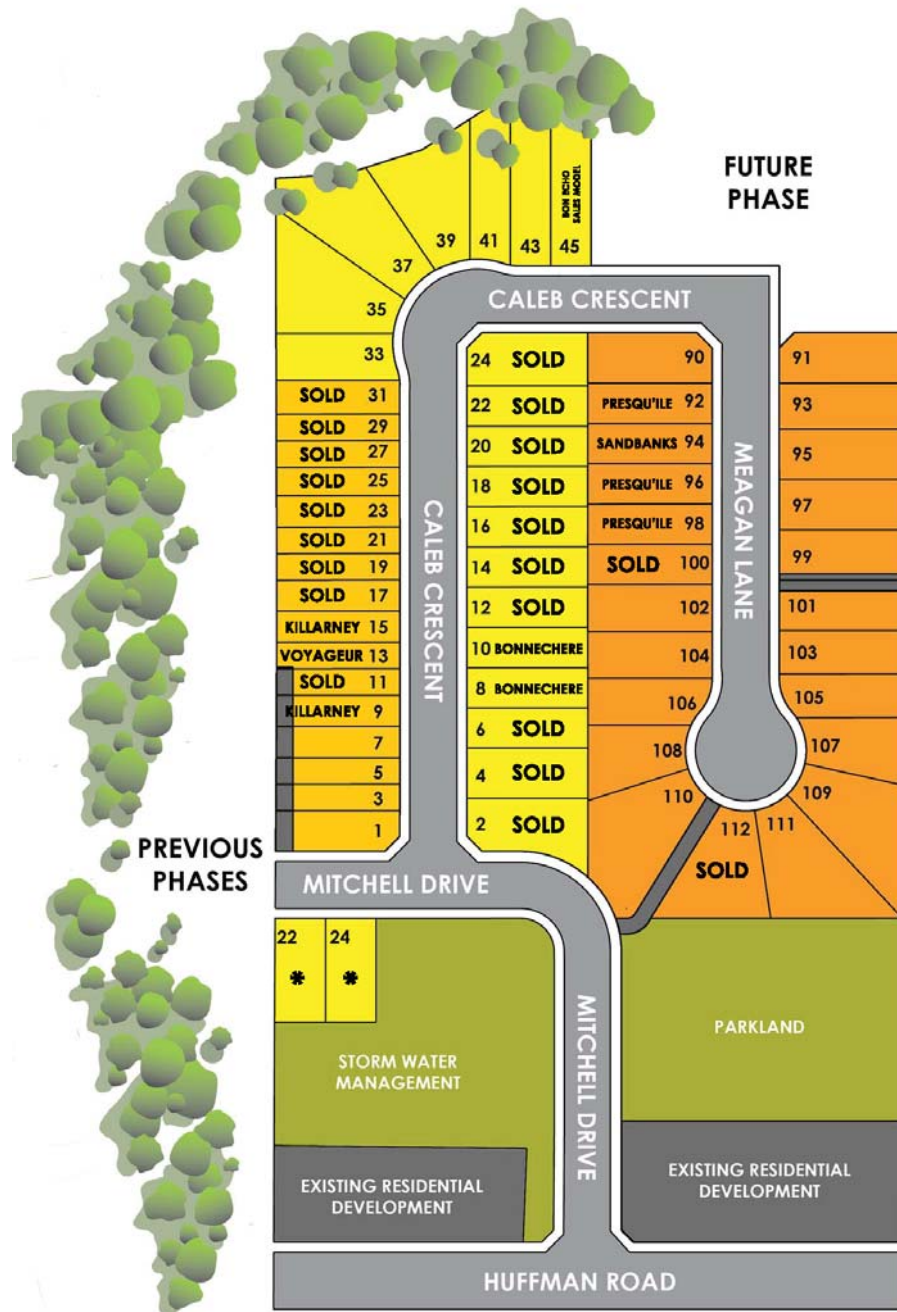

# Antonia Heights Phase IV Site Plan

Updated: January 29, 2020

Hilden Homes welcomes you to a charming community, in the heart of Frankford. Antonia Heights is home to first time home owners, families and those who take pleasure in a quaint and picturesque way of life. Homes are built to personal tastes and lifestyles, with superior craftsmanship in mind. Reflecting the personality of each owner, these homes are superbly finished and completed with many thoughtful and unique touches. You deserve a home built around your way of life; in Antonia Heights there's sure to be a home you'll want to live in for years to come.

\*Developed by Hilden only.

	Townhouses
	Caleb Crescent
	Meagan Lane

# HILDENHOMES