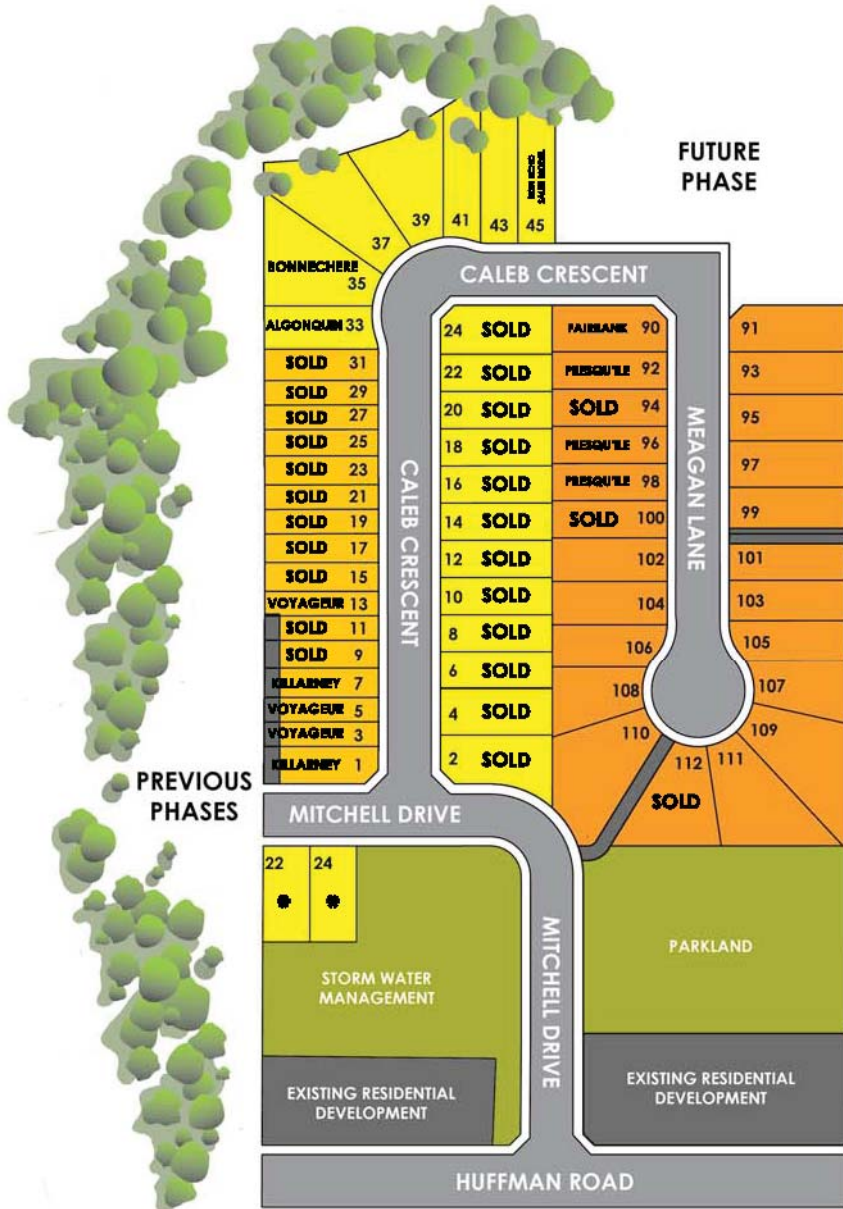

# Antonia Heights Phase IV Site Plan

Updated: April 13, 2020

Hilden Homes welcomes you to a charming community, in the heart of Frankford. Antonia Heights is home to first time home owners, families and those who take pleasure in a quaint and picturesque way of life. Homes are built to personal tastes and lifestyles, with superior craftsmanship in mind. Reflecting the personality of each owner, these homes are superbly finished and completed with many thoughtful and unique touches. You deserve a home built around your way of life; in Antonia Heights there's sure to be a home you'll want to live in for years to come.

\*Developed by Hilden only.

	Townhouses
	Caleb Crescent
	Meagan Lane

# HILDENHOMES