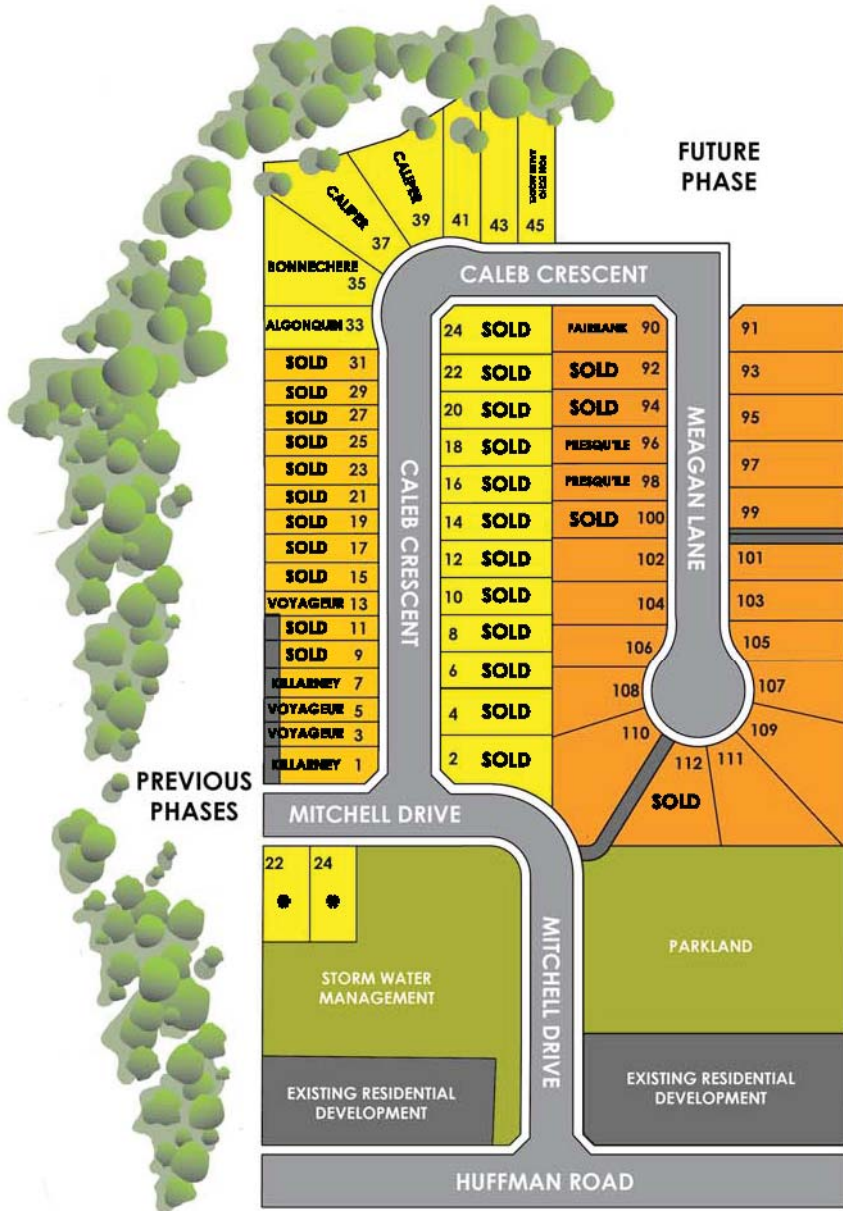

Antonia Heights Phase IV Site Plan

Updated: April 17, 2020

Hilden Homes welcomes you to a charming community, in the heart of Frankford. Antonia Heights is home to first time home owners, families and those who take pleasure in a quaint and picturesque way of life. Homes are built to personal tastes and lifestyles, with superior craftsmanship in mind. Reflecting the personality of each owner, these homes are superbly finished and completed with many thoughtful and unique touches. You deserve a home built around your way of life; in Antonia Heights there's sure to be a home you'll want to live in for years to come.

*Developed by Hilden only.

	Townhouses
	Caleb Crescent
	Meagan Lane

HILDENHOMES