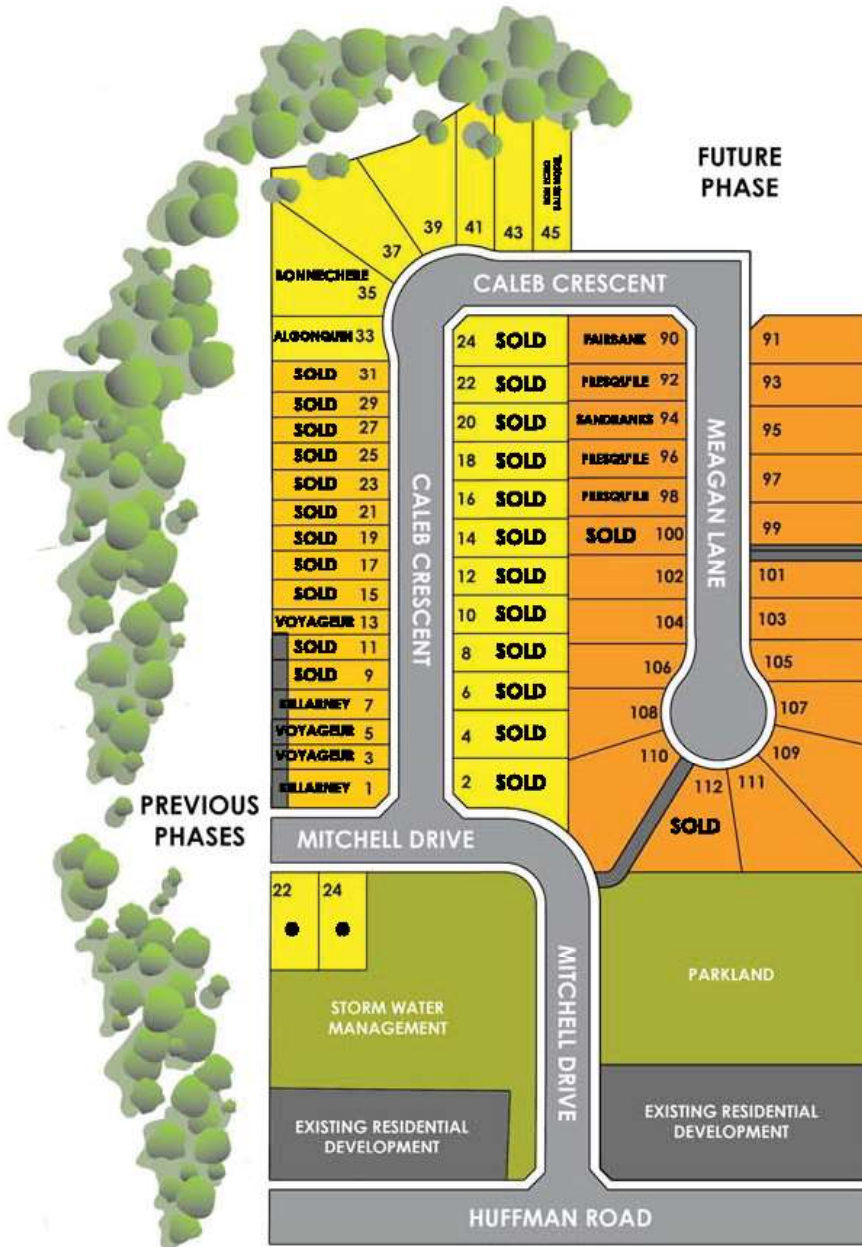

# Antonia Heights Phase IV Site Plan

Updated: April 6, 2020

Hilden Homes welcomes you to a charming community, in the heart of Frankford. Antonia Heights is home to first time home owners, families and those who take pleasure in a quaint and picturesque way of life. Homes are built to personal tastes and lifestyles, with superior craftsmanship in mind. Reflecting the personality of each owner, these homes are superbly finished and completed with many thoughtful and unique touches. You deserve a home built around your way of life; in Antonia Heights there's sure to be a home you'll want to live in for years to come.

\*Developed by Hilden only.

	Townhouses
	Caleb Crescent
	Meagan Lane

# HILDENHOMES