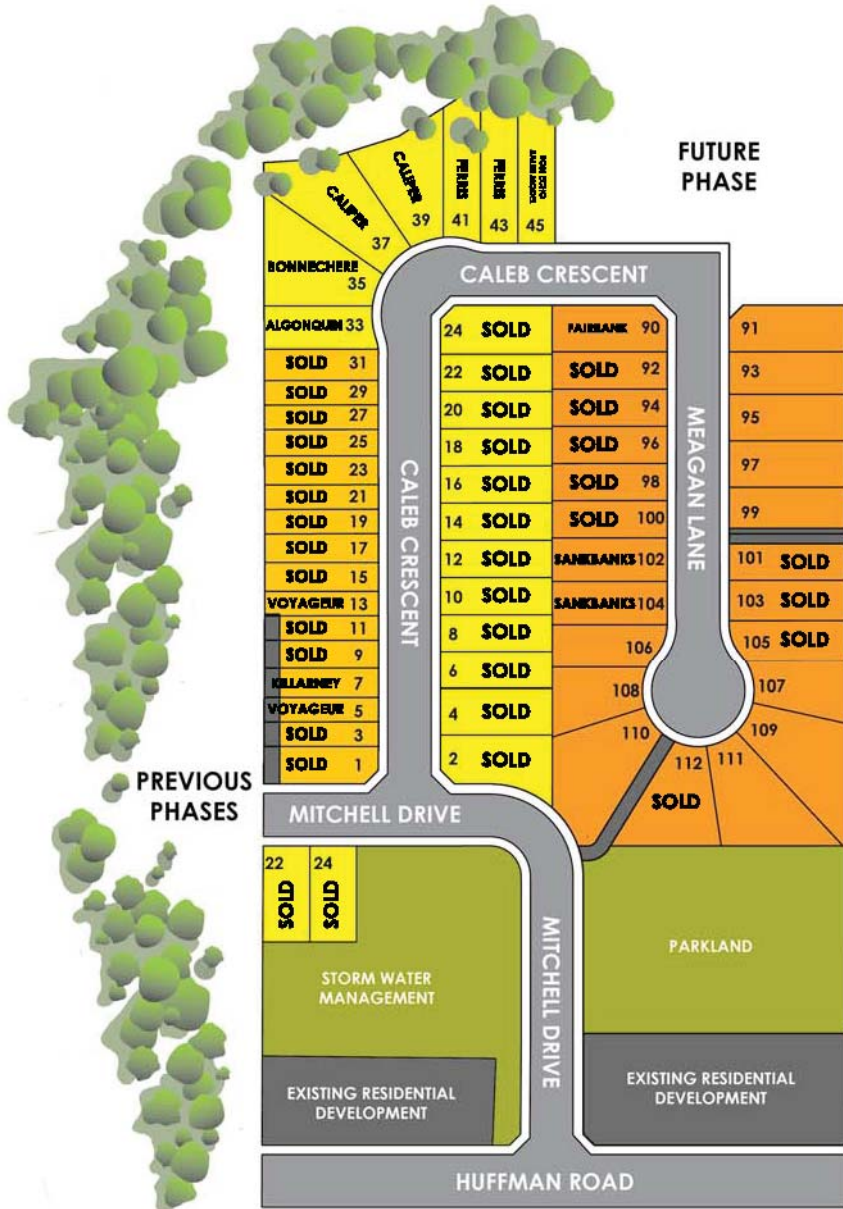

Antonia Heights Phase IV Site Plan

Updated: July 26, 2020

Hilden Homes welcomes you to a charming community, in the heart of Frankford. Antonia Heights is home to first time home owners, families and those who take pleasure in a quaint and picturesque way of life. Homes are built to personal tastes and lifestyles, with superior craftsmanship in mind. Reflecting the personality of each owner, these homes are superbly finished and completed with many thoughtful and unique touches. You deserve a home built around your way of life; in Antonia Heights there's sure to be a home you'll want to live in for years to come.

	Townhouses
	Caleb Crescent
	Meagan Lane

HILDENHOMES