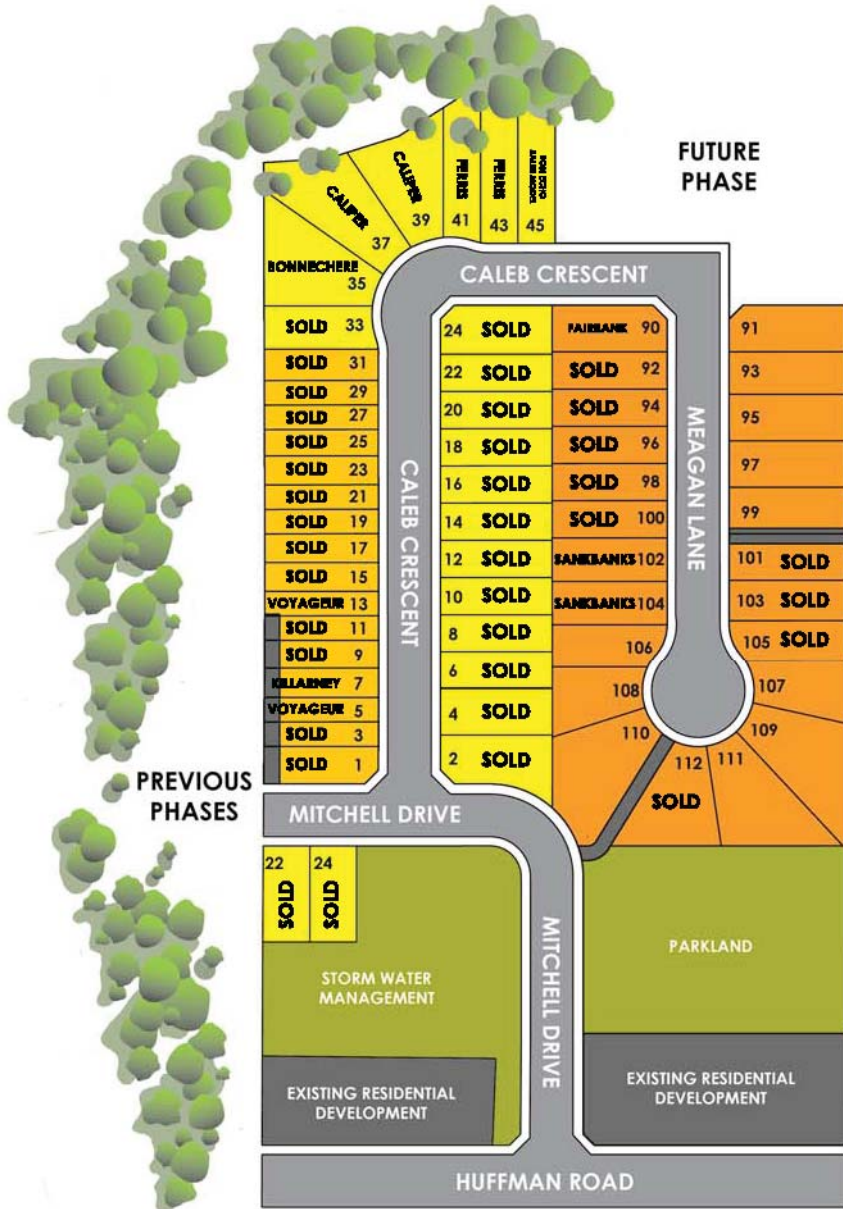

# Antonia Heights Phase IV Site Plan

Updated: August 4, 2020

Hilden Homes welcomes you to a charming community, in the heart of Frankford. Antonia Heights is home to first time home owners, families and those who take pleasure in a quaint and picturesque way of life. Homes are built to personal tastes and lifestyles, with superior craftsmanship in mind. Reflecting the personality of each owner, these homes are superbly finished and completed with many thoughtful and unique touches. You deserve a home built around your way of life; in Antonia Heights there's sure to be a home you'll want to live in for years to come.

	Townhouses
	Caleb Crescent
	Meagan Lane

## HILDENHOMES