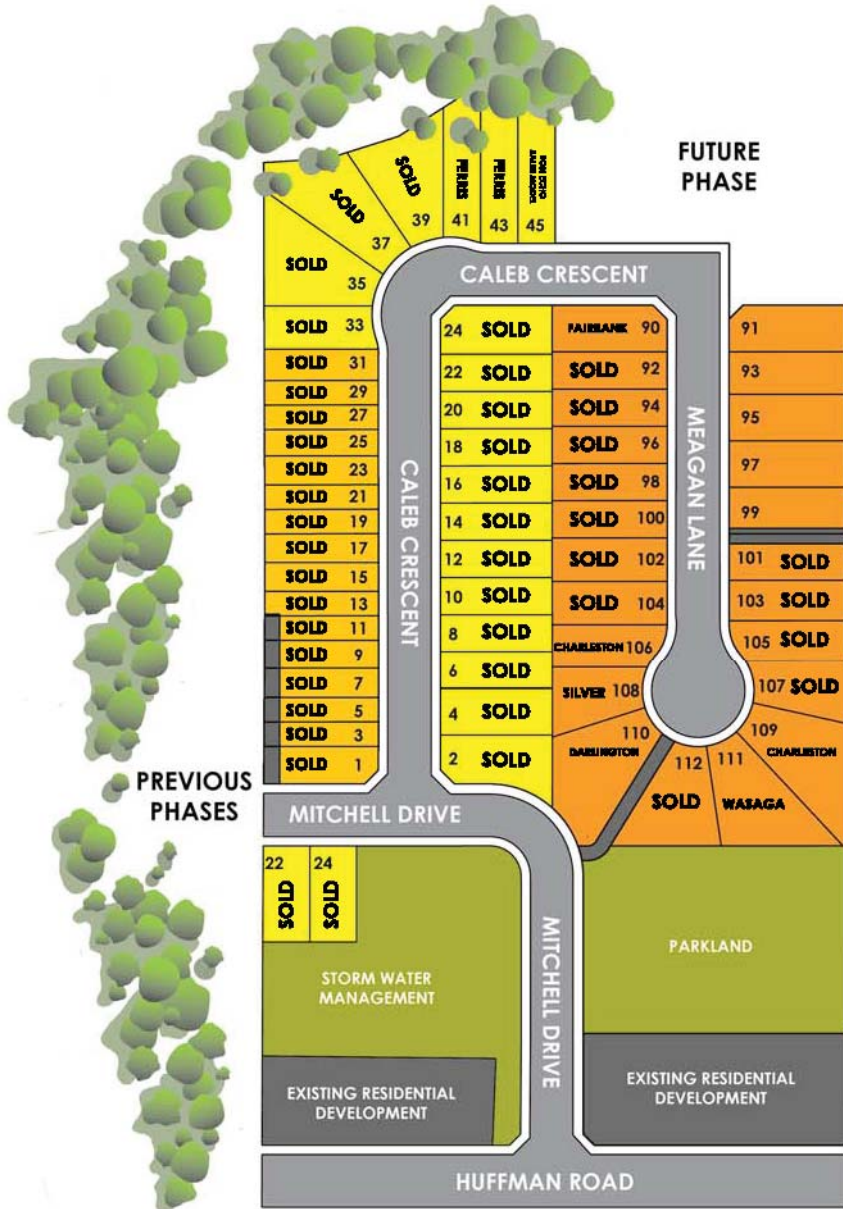

Antonia Heights Phase IV Site Plan

Updated: October 21, 2020

Hilden Homes welcomes you to a charming community, in the heart of Frankford. Antonia Heights is home to first time home owners, families and those who take pleasure in a quaint and picturesque way of life. Homes are built to personal tastes and lifestyles, with superior craftsmanship in mind. Reflecting the personality of each owner, these homes are superbly finished and completed with many thoughtful and unique touches. You deserve a home built around your way of life; in Antonia Heights there's sure to be a home you'll want to live in for years to come.

	Townhouses
	Caleb Crescent
	Meagan Lane

HILDENHOMES