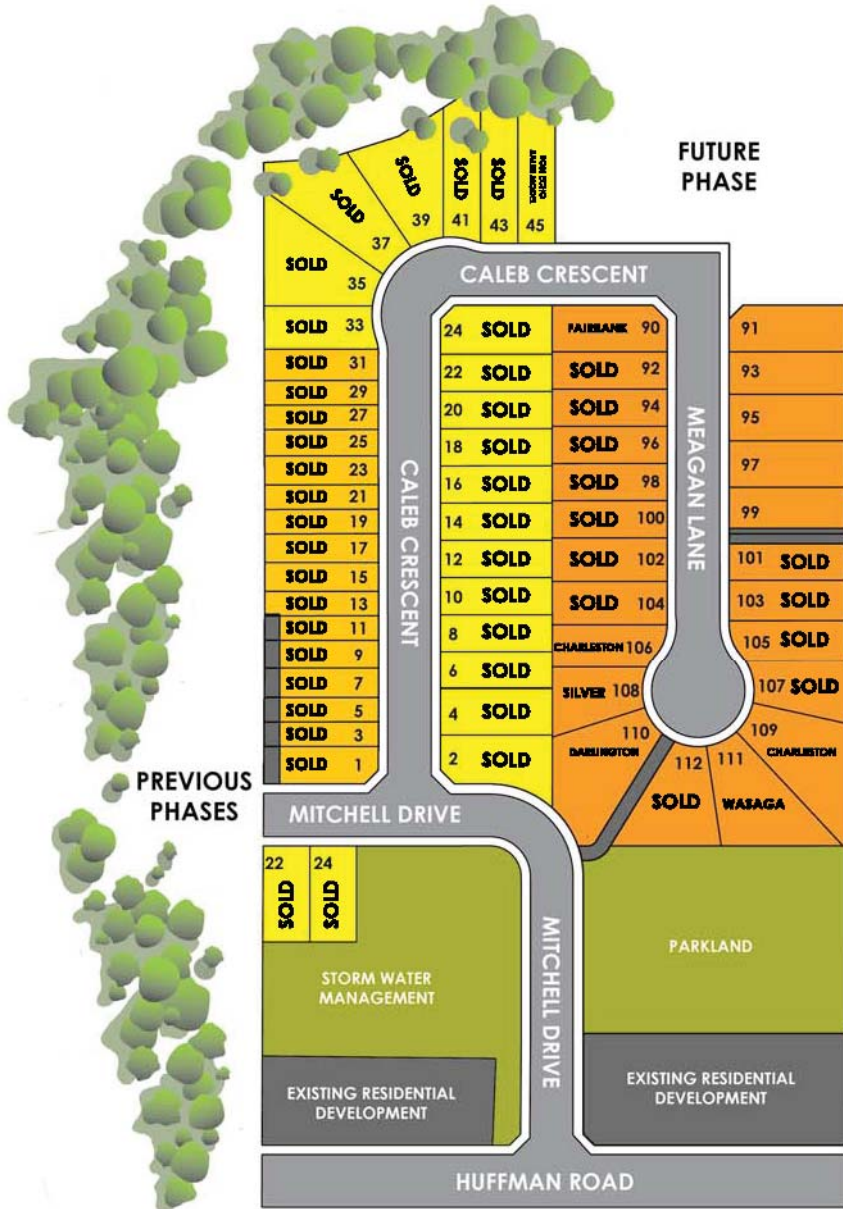

Antonia Heights Phase IV Site Plan

Updated: November 6, 2020

Hilden Homes welcomes you to a charming community, in the heart of Frankford. Antonia Heights is home to first time home owners, families and those who take pleasure in a quaint and picturesque way of life. Homes are built to personal tastes and lifestyles, with superior craftsmanship in mind. Reflecting the personality of each owner, these homes are superbly finished and completed with many thoughtful and unique touches. You deserve a home built around your way of life; in Antonia Heights there's sure to be a home you'll want to live in for years to come.

	Townhouses
	Caleb Crescent
	Meagan Lane

HILDENHOMES