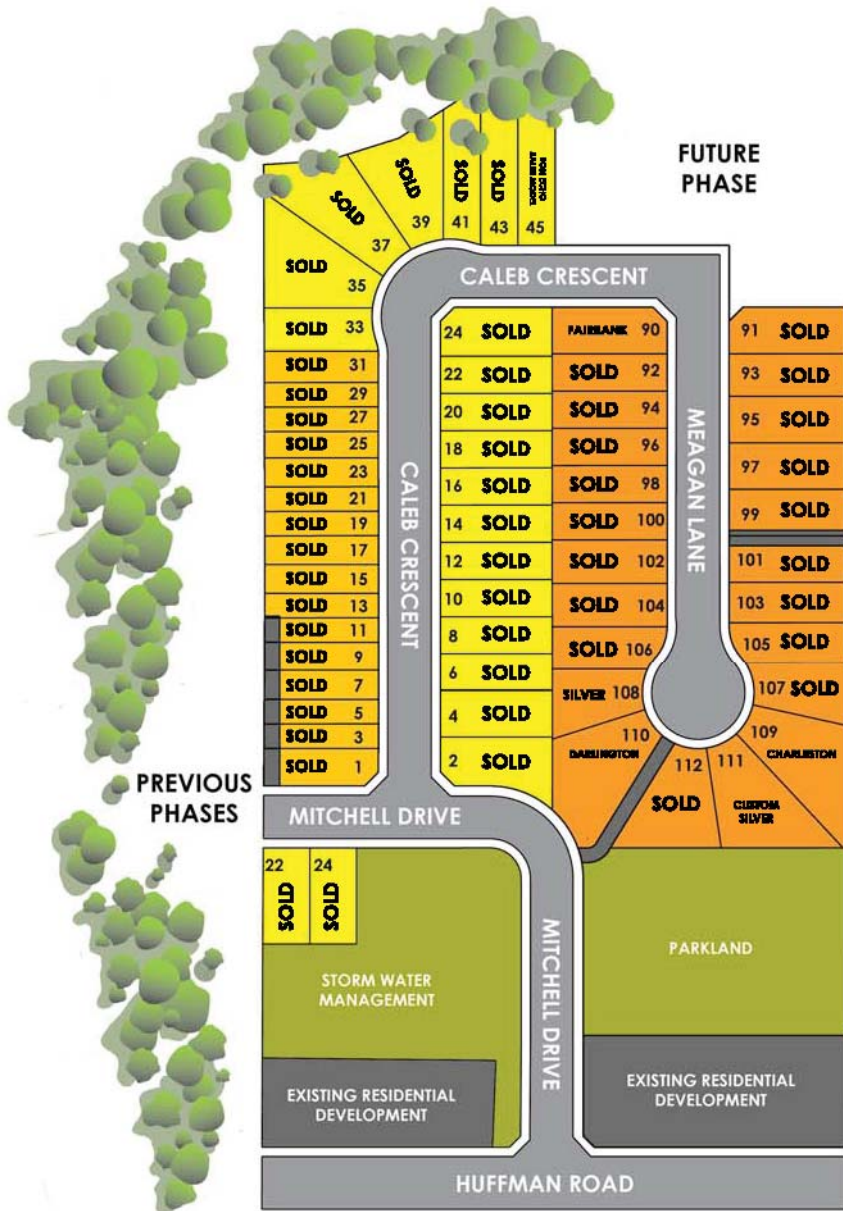

# Antonia Heights Phase IV Site Plan

Updated: March 31, 2021

Hilden Homes welcomes you to a charming community, in the heart of Frankford. Antonia Heights is home to first time home owners, families and those who take pleasure in a quaint and picturesque way of life. Homes are built to personal tastes and lifestyles, with superior craftsmanship in mind. Reflecting the personality of each owner, these homes are superbly finished and completed with many thoughtful and unique touches. You deserve a home built around your way of life; in Antonia Heights there's sure to be a home you'll want to live in for years to come.

	Townhouses
	Caleb Crescent
	Meagan Lane

## HILDENHOMES