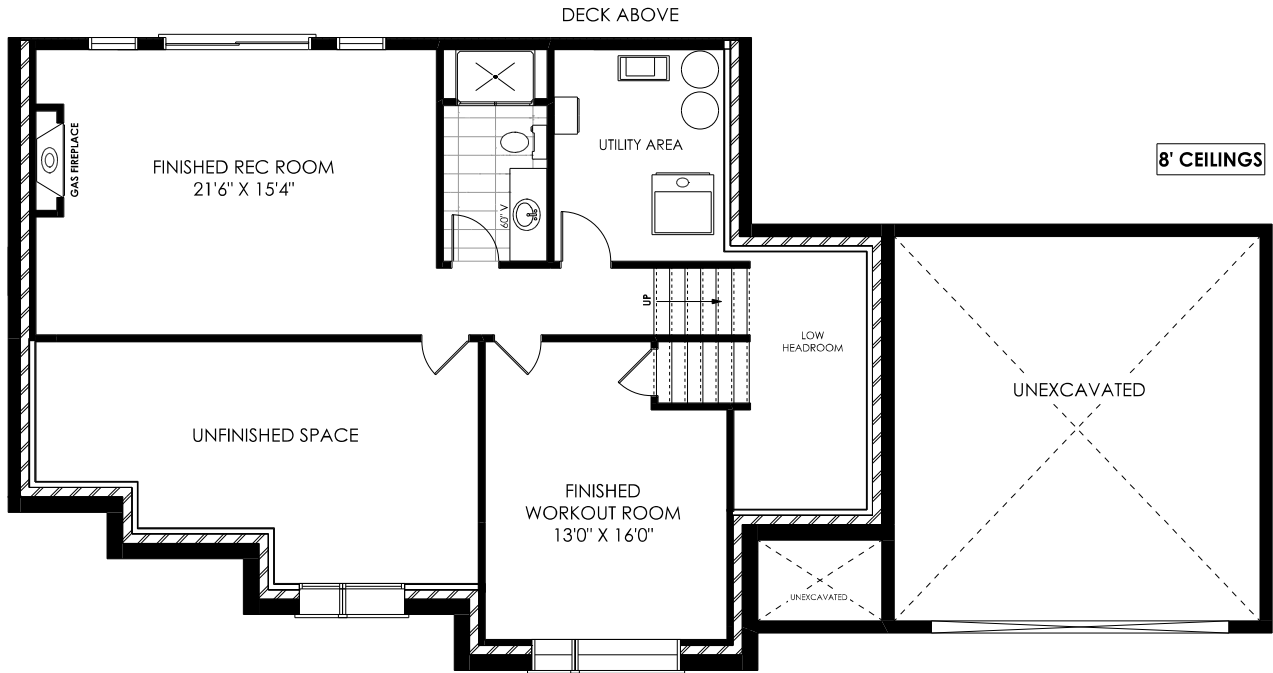

150 MICHAELS WAY
 CUSTOM HOME - 1380 Sq. Ft.
 LOWER FLOOR - 660 FINISHED SQ. FT.

LOWER FLOOR PLAN

MAIN FLOOR PLAN

UPDATED: NOV 16.22

DIMENSIONS ARE APPROXIMATE.

HILDENHOMES

393 Sidney Street Belleville, Ontario K8P 3Z9 Tel 613.962.4600 Fax 613.962.4511 info@hildenhomes.com www.hildenhomes.com