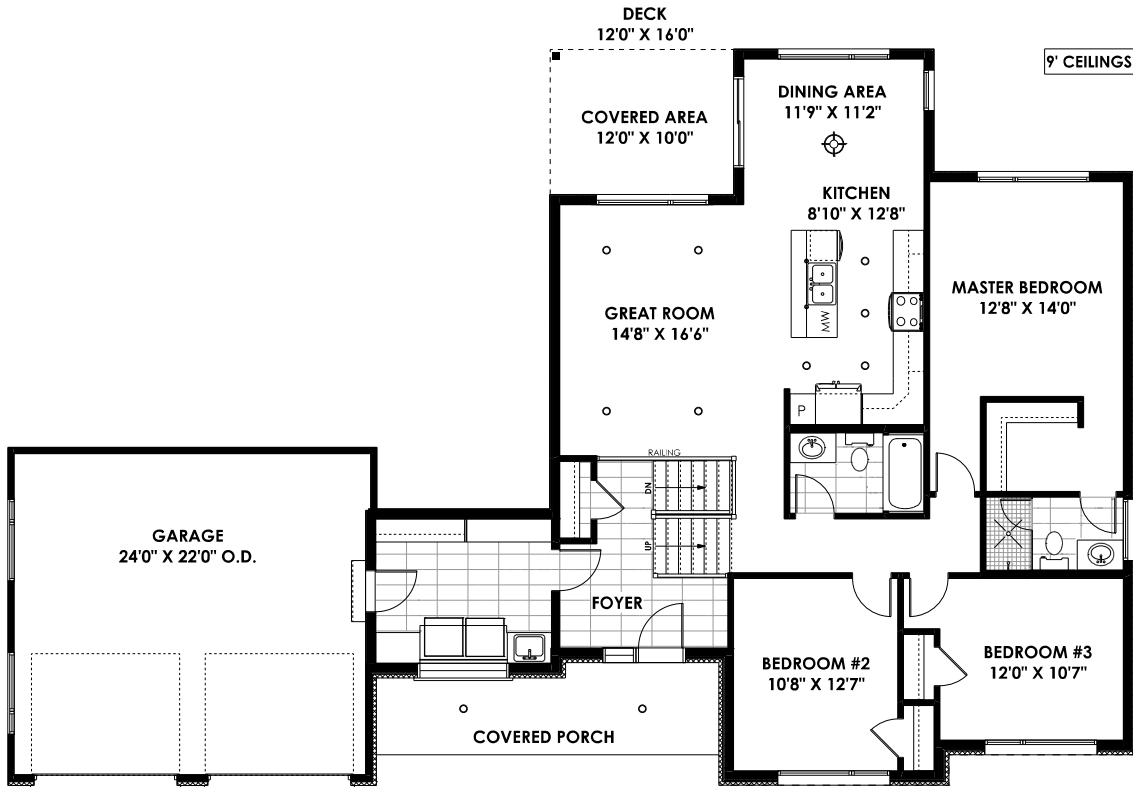

554 County Road 19, Améilasburg, Prince Edward County

The Erie Model - 1632 Sq. Ft.

795 Finished Sq.Ft. on Lower Level

**MAIN FLOOR PLAN**

**LOWER LEVEL PLAN**

DIMENSIONS ARE APPROXIMATE.

**HILDENHOMES**

393 Sidney Street Belleville, Ontario K8P 3Z9 Tel 613.962.4600 Fax 613.962.4511 info@hildenhomes.com www.hildenhomes.com