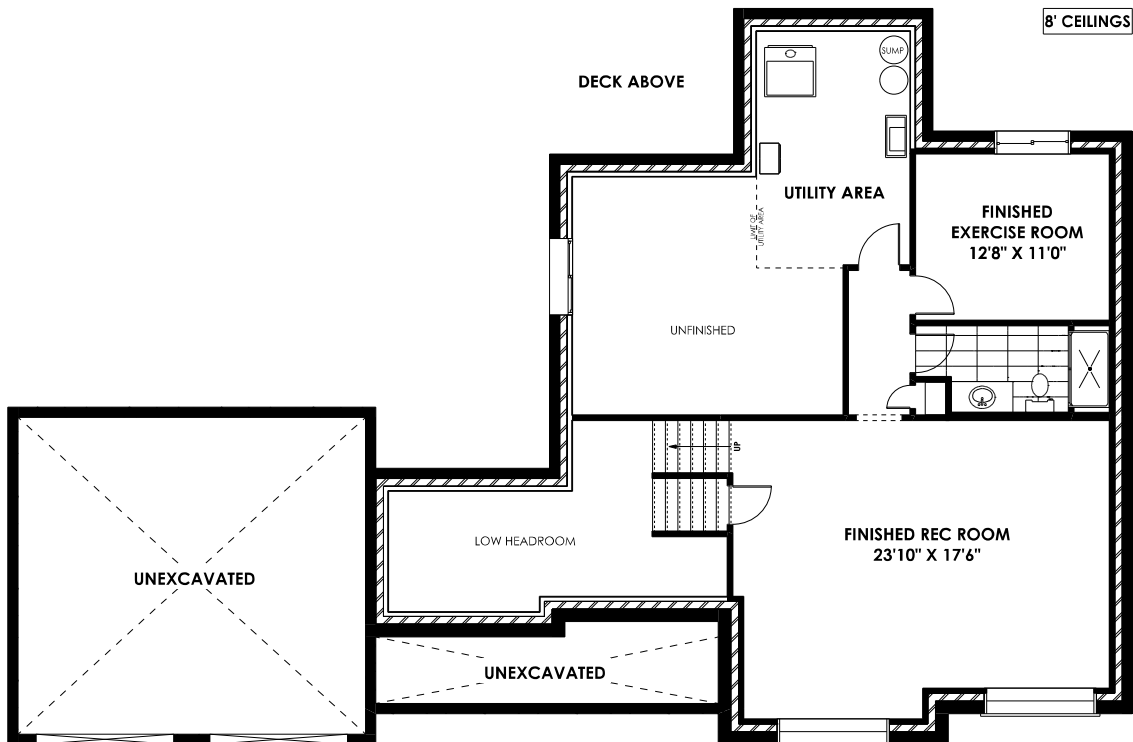

554 County Road 19, Améilasburg, Prince Edward County

The Erie Model - 1632 Sq. Ft.

795 Finished Sq.Ft. on Lower Level

**MAIN FLOOR PLAN**

**LOWER LEVEL PLAN**

DIMENSIONS ARE APPROXIMATE.

**HILDENHOMES**

393 Sidney Street Belleville, Ontario K8P 3Z9 Tel 613.962.4600 Fax 613.962.4511 info@hildenhomes.com www.hildenhomes.com