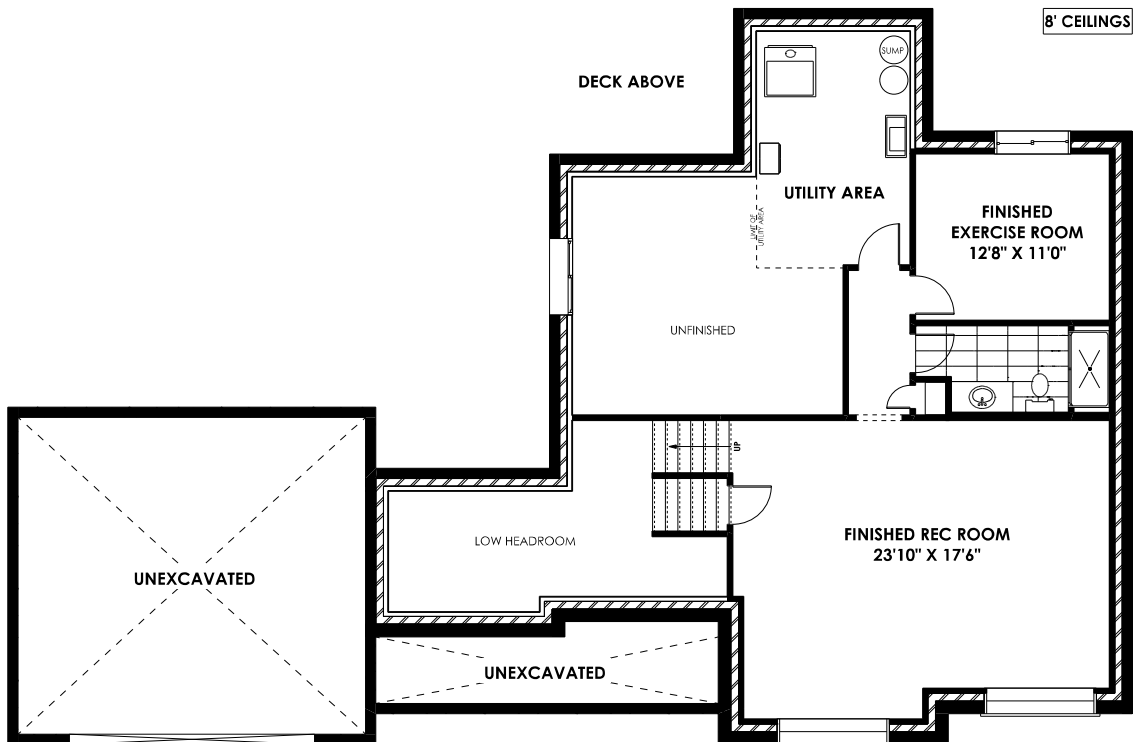

568 County Road 19, Améilasburg, Prince Edward County

The Erie Model - 1632 Sq. Ft.

795 Finished Sq.Ft. on Lower Level

MAIN FLOOR PLAN

LOWER LEVEL PLAN

DIMENSIONS ARE APPROXIMATE.

HILDENHOMES