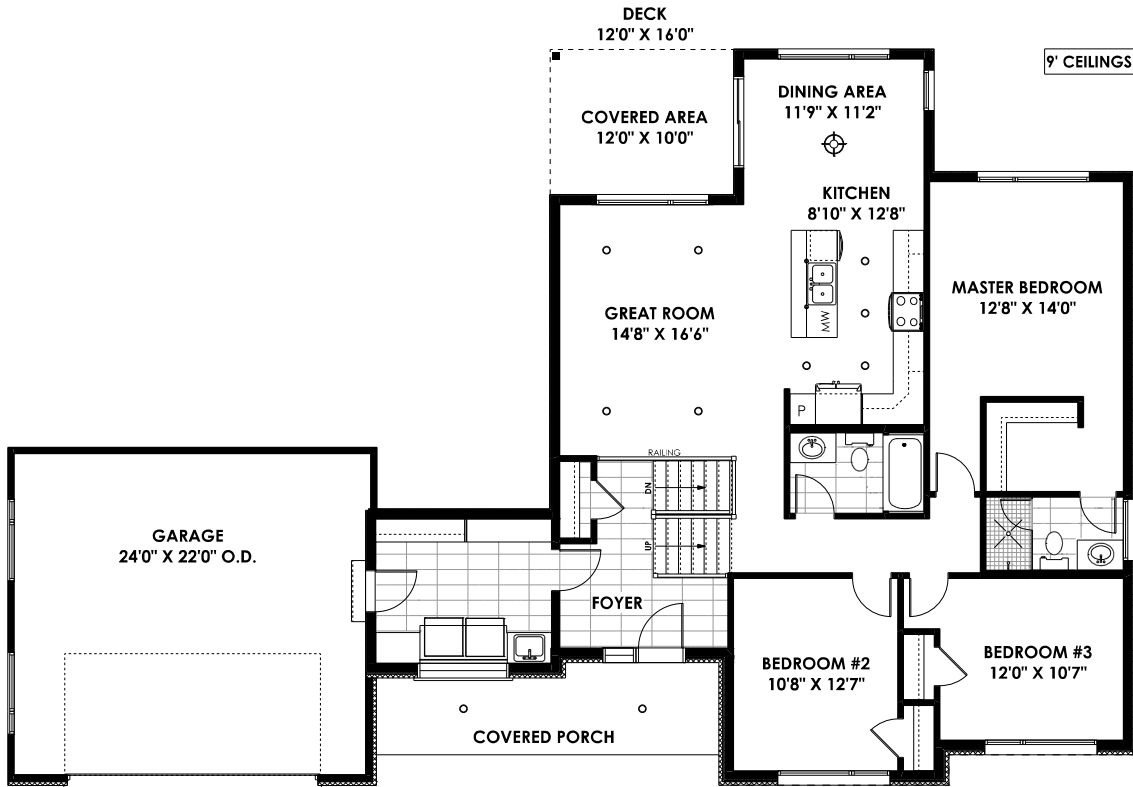

568 County Road 19, Améilasburg, Prince Edward County

The Erie Model - 1632 Sq. Ft.

795 Finished Sq.Ft. on Lower Level

MAIN FLOOR PLAN

LOWER LEVEL PLAN

DIMENSIONS ARE APPROXIMATE.

HILDENHOMES