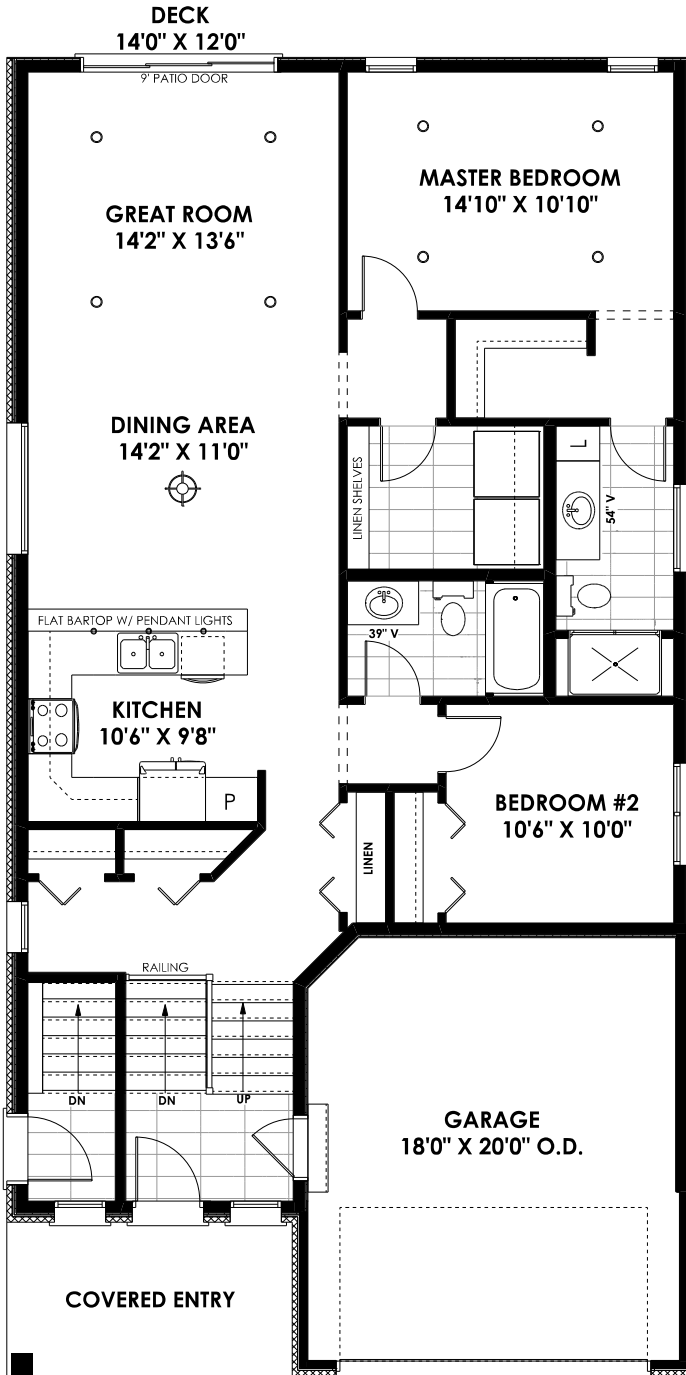

88 Meagan Lane, Frankford
 The Fairbanks Model - 1426 Sq. Ft.
 294 Finished Sq.Ft. on Lower Level
 764 2nd Suite

8' CEILINGS

MAIN FLOOR PLAN

LOWER LEVEL PLAN

UPDATED: AUG 10.22

DIMENSIONS ARE APPROXIMATE.

HILDENHOMES