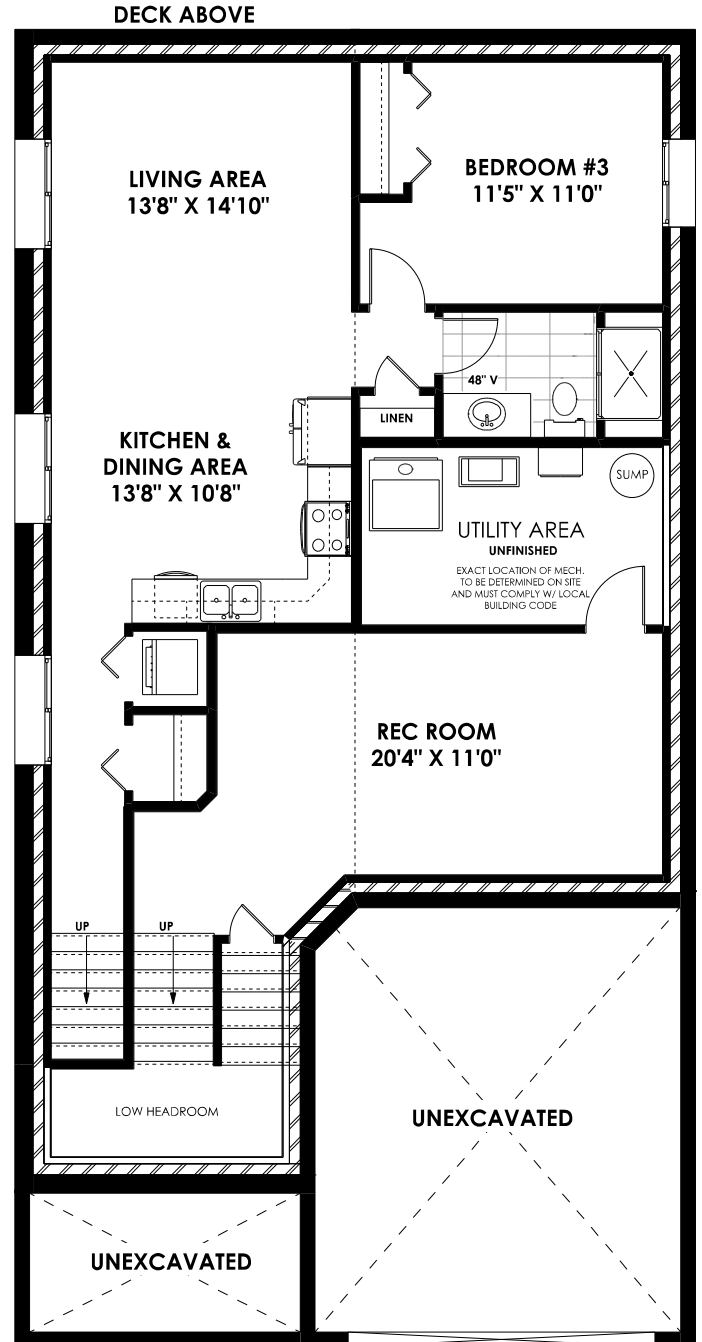

88 Meagan Lane, Frankford
 The Fairbanks Model - 1426 Sq. Ft.
 294 Finished Sq.Ft. on Lower Level
 764 2nd Suite

8' CEILINGS

MAIN FLOOR PLAN

LOWER LEVEL PLAN

UPDATED: AUG 10.22

DIMENSIONS ARE APPROXIMATE.

HILDENHOMES