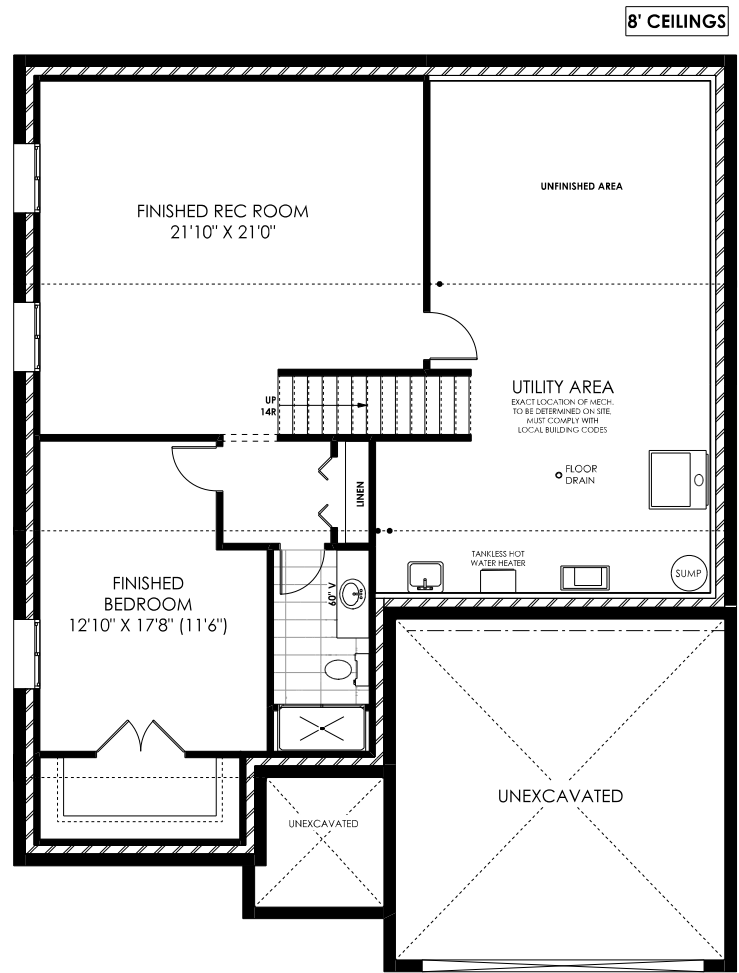

56 Meagan Lane, Frankford
 The Amber Model - 1584 Sq. Ft.
 810 Sq. Ft. Finished on Lower Level

MAIN FLOOR PLAN

LOWER LEVEL PLAN