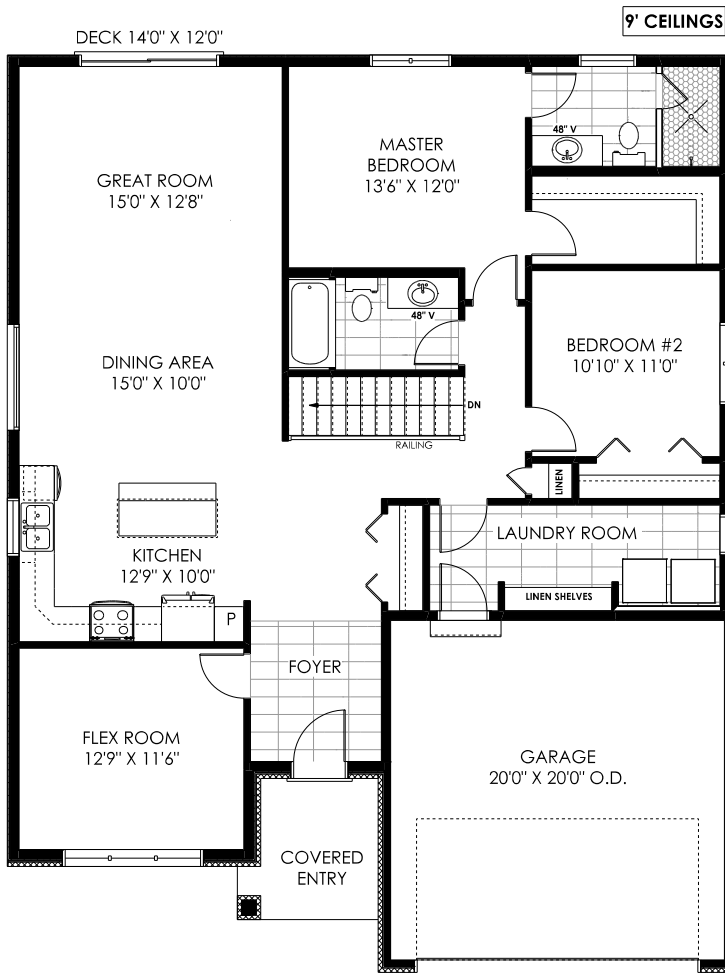

56 Meagan Lane, Frankford
 The Amber Model - 1584 Sq. Ft.
 810 Sq. Ft. Finished on Lower Level

MAIN FLOOR PLAN

LOWER LEVEL PLAN