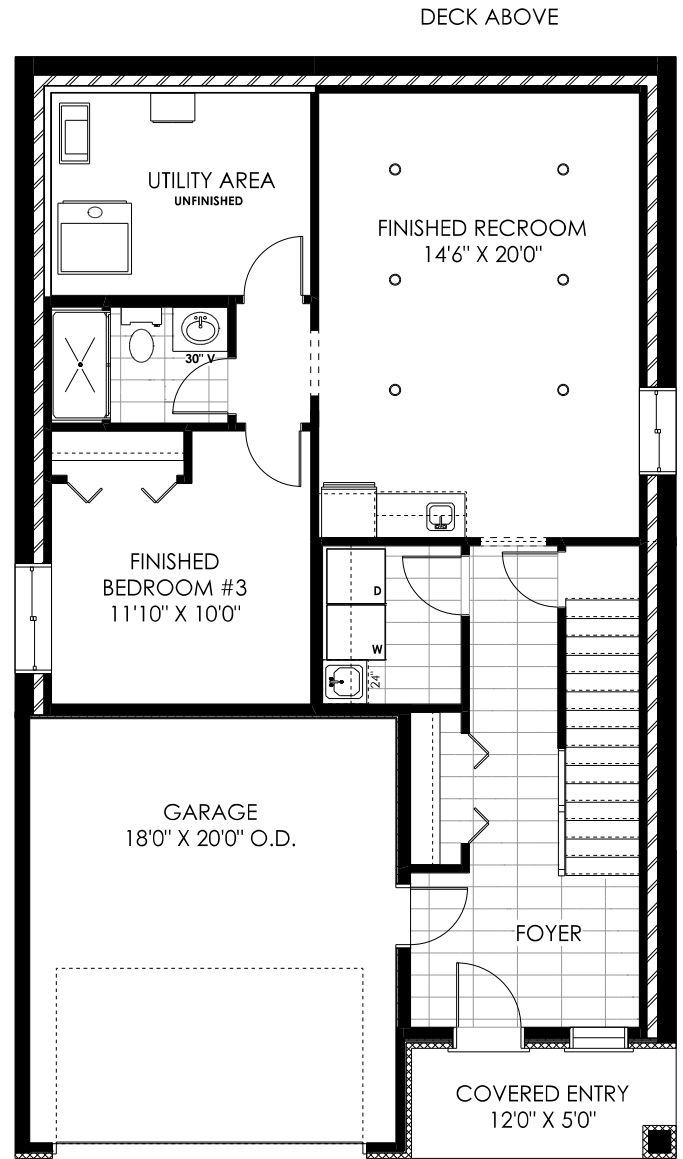

52 Meagan Lane, Frankford
 THE CALIPER MODEL - 1320 SQ.FT.
 880 Finished Sq. Ft. on Lower Level

MAIN FLOOR PLAN

LOWER LEVEL PLAN

UPDATED: JUNE 23, 2020

DIMENSIONS ARE APPROXIMATE.