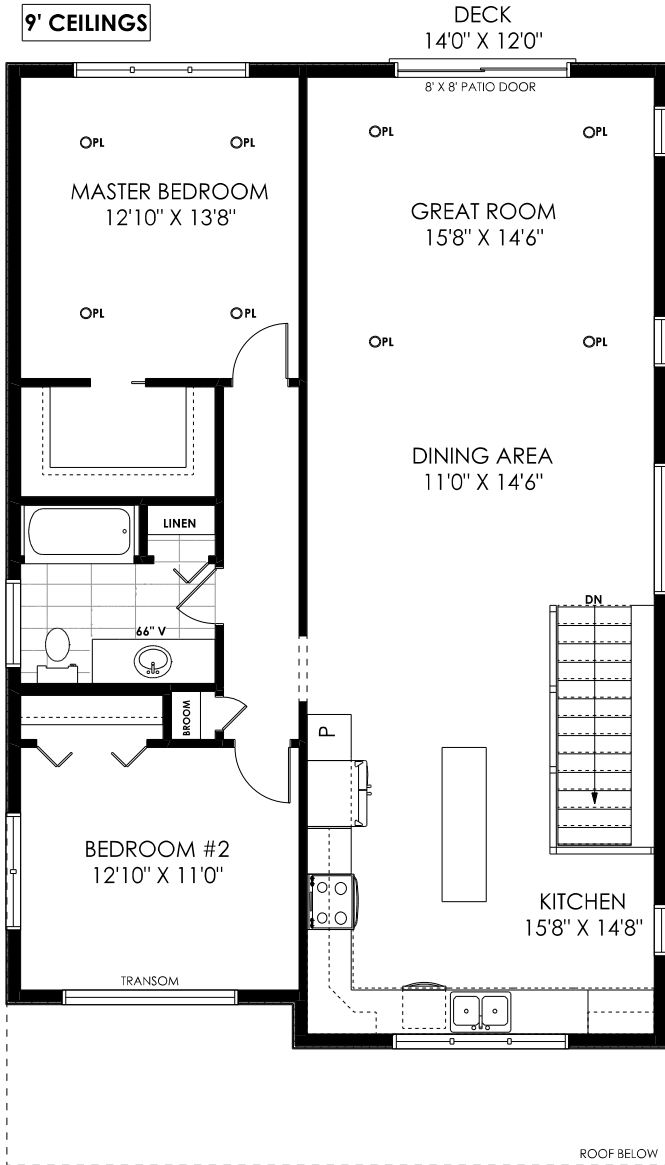

52 Meagan Lane, Frankford
 THE CALIPER MODEL - 1320 SQ.FT.
 880 Finished Sq. Ft. on Lower Level

MAIN FLOOR PLAN

LOWER LEVEL PLAN

UPDATED: JUNE 23, 2020

DIMENSIONS ARE APPROXIMATE.