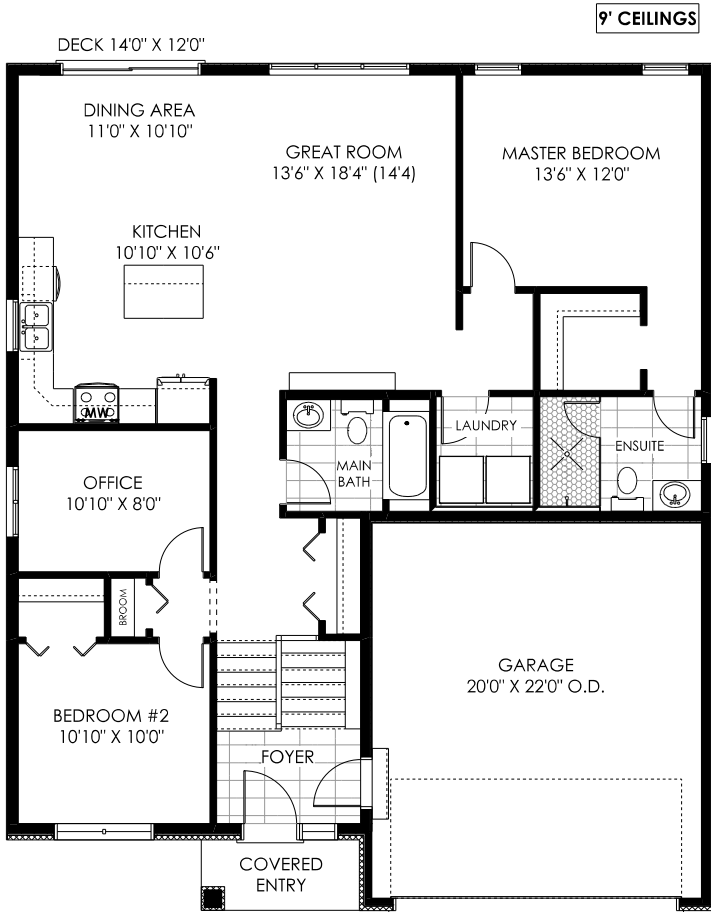

54 Meagan Lane, Frankford
 THE LUCY MODEL - 1420 SQ.FT.
 900 Sq. Ft. Finished on Lower Level

MAIN FLOOR PLAN

LOWER LEVEL PLAN