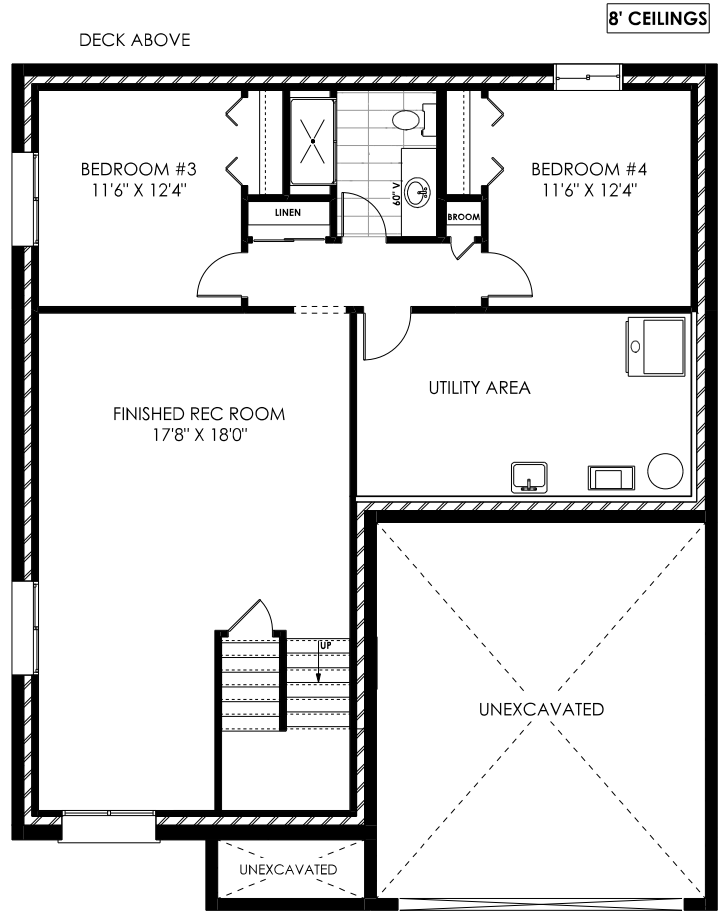

54 Meagan Lane, Frankford
 THE LUCY MODEL - 1420 SQ.FT.
 900 Sq. Ft. Finished on Lower Level

MAIN FLOOR PLAN

LOWER LEVEL PLAN