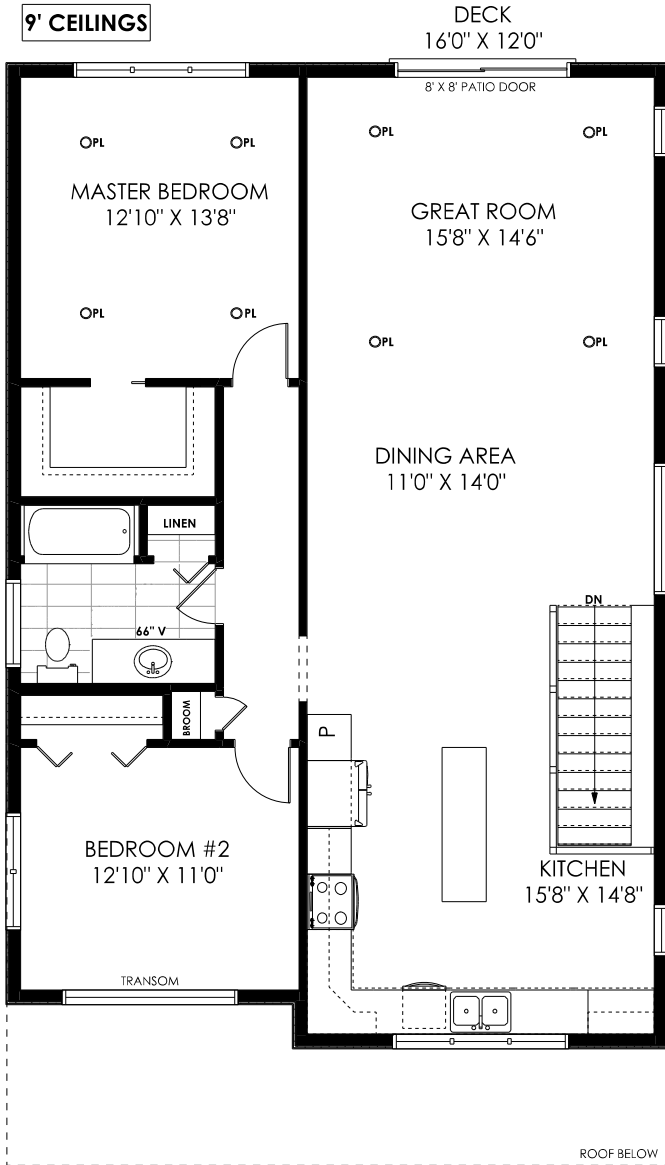

52 Meagan Lane, Frankford  
 THE CALIPER MODEL - 1320 SQ.FT.  
 880 Finished Sq. Ft. on Lower Level

**MAIN FLOOR PLAN**

**LOWER LEVEL PLAN**

UPDATED: JUNE 23, 2020

DIMENSIONS ARE APPROXIMATE.