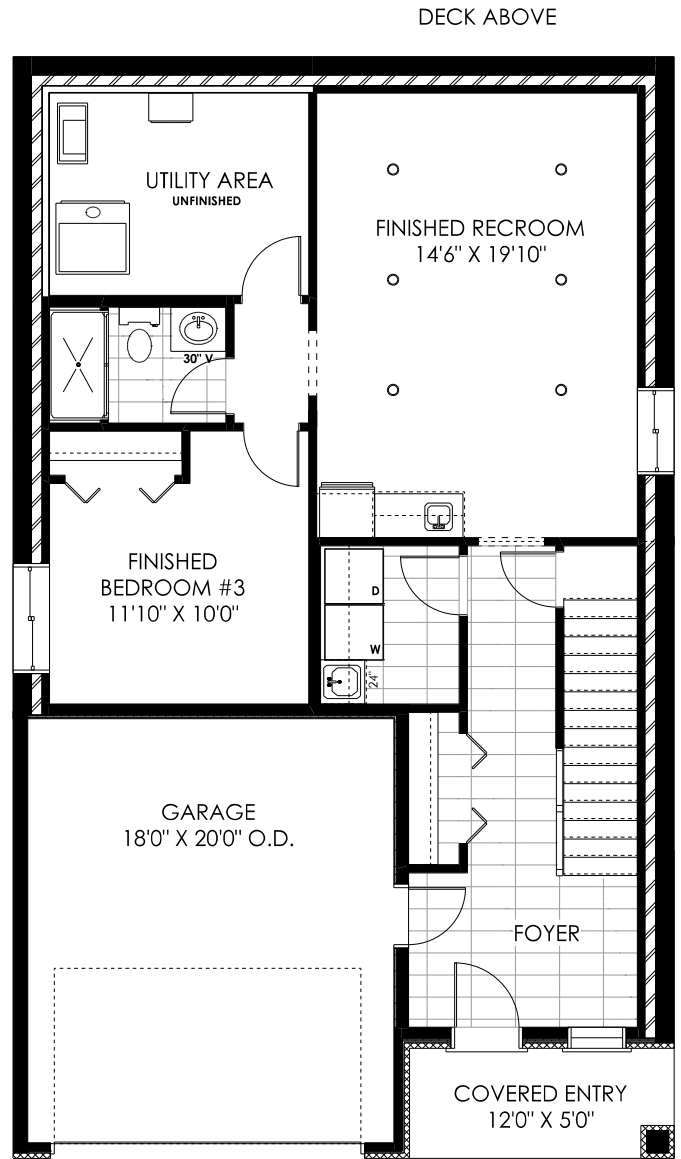

52 Meagan Lane, Frankford  
 THE CALIPER MODEL - 1320 SQ.FT.  
 880 Finished Sq. Ft. on Lower Level

**MAIN FLOOR PLAN**

**LOWER LEVEL PLAN**

UPDATED: JUNE 23, 2020

DIMENSIONS ARE APPROXIMATE.