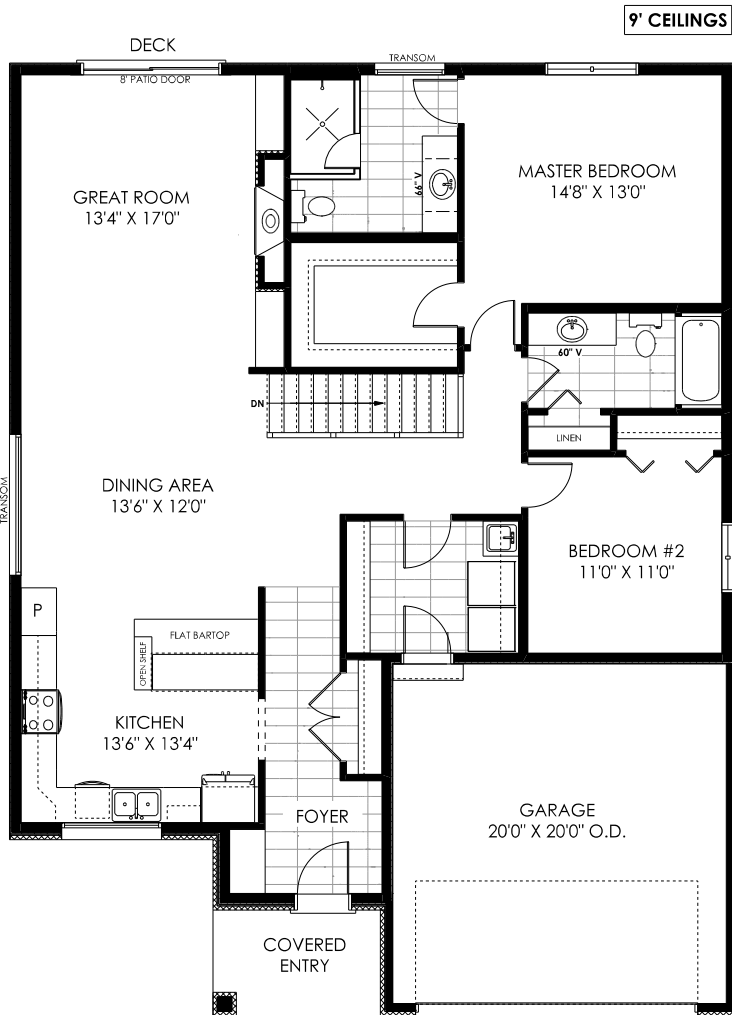

30 Meagan Lane, Frankford  
 THE EAGLE MODEL - 1656 SQ.FT.  
 1340 Sq. Ft. Finished on Lower Level

**MAIN FLOOR PLAN**

**LOWER LEVEL PLAN**