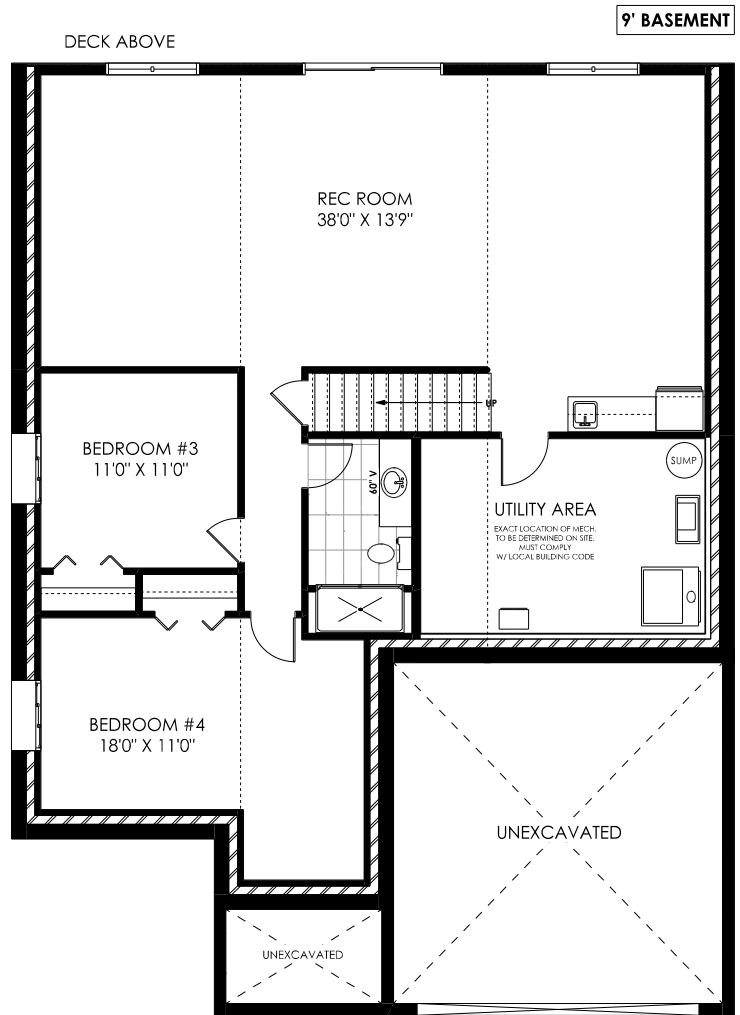

30 Meagan Lane, Frankford  
 THE EAGLE MODEL - 1656 SQ.FT.  
 1340 Sq. Ft. Finished on Lower Level

**MAIN FLOOR PLAN**

**LOWER LEVEL PLAN**