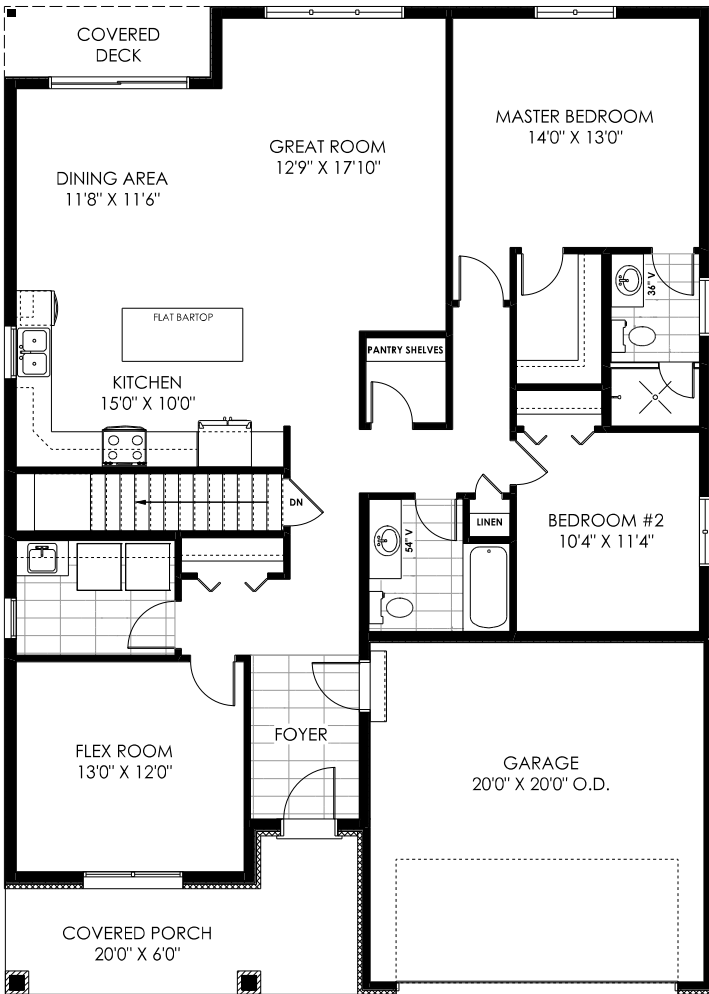

32 Meagan Lane, Frankford
 THE HICKORY MODEL - 1670 SQ.FT.
 922 Sq. Ft. Finished on Lower Level

9' CEILINGS

MAIN FLOOR PLAN

9' BASEMENT

LOWER LEVEL PLAN