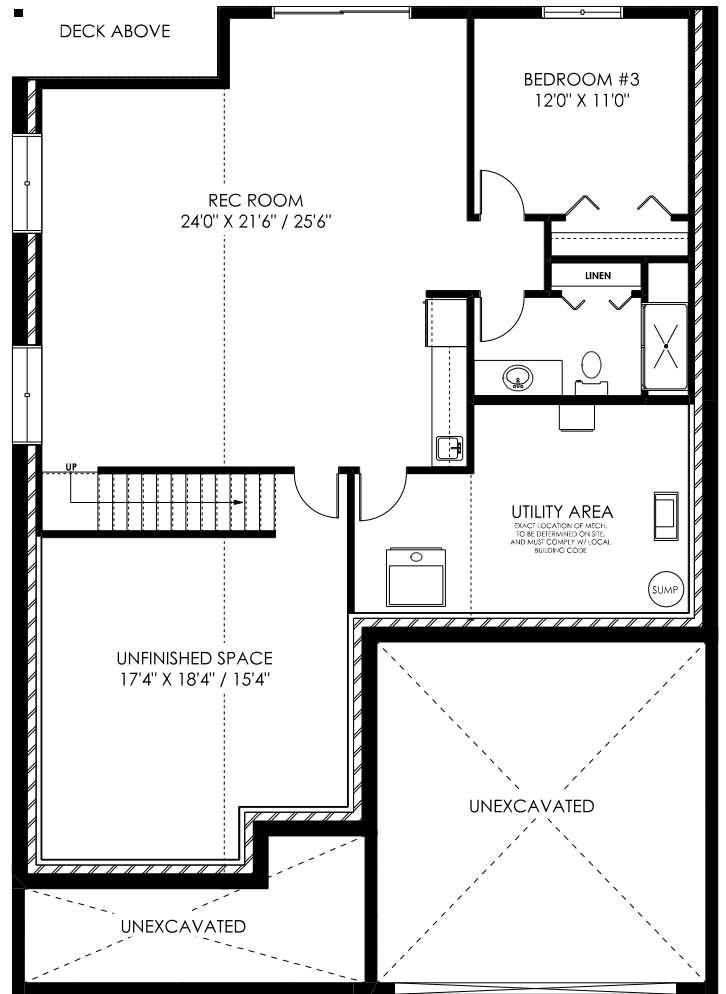

32 Meagan Lane, Frankford
 THE HICKORY MODEL - 1670 SQ.FT.
 922 Sq. Ft. Finished on Lower Level

9' CEILINGS

MAIN FLOOR PLAN

9' BASEMENT

LOWER LEVEL PLAN