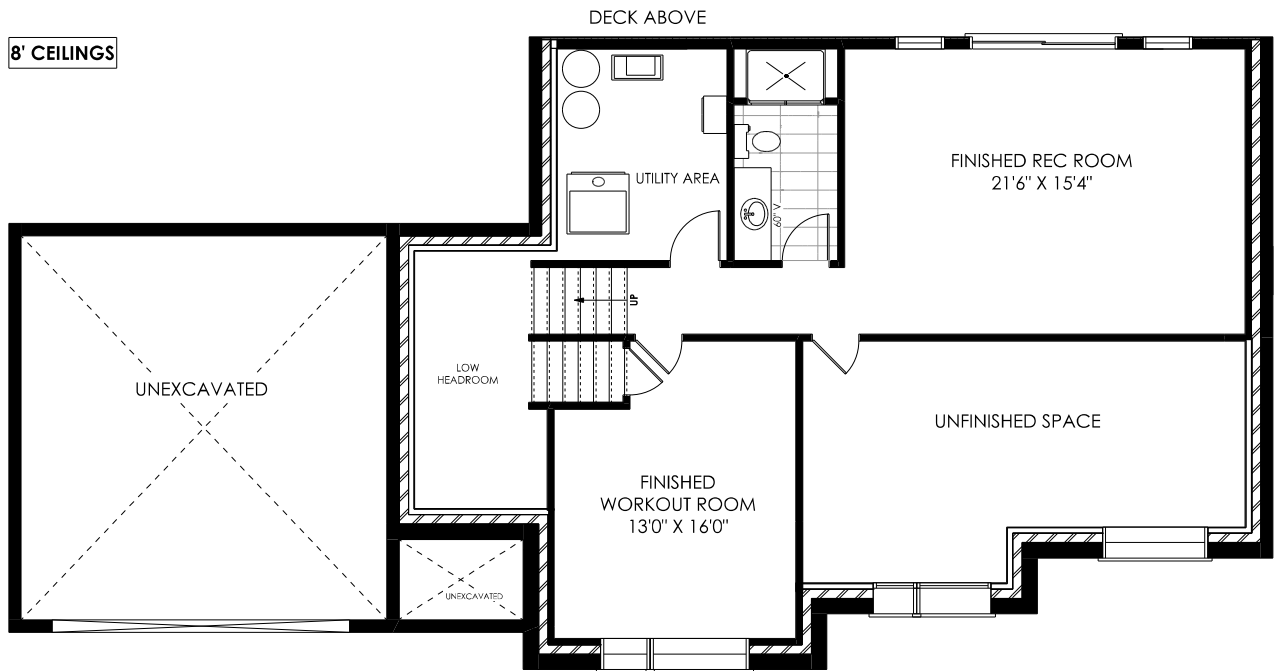

170 MICHAEL'S WAY
 THE LOYALIST MODEL - 1387 SQ.FT.
 LOWER FLOOR - 660 FINISHED SQ. FT.

LOWER FLOOR PLAN

MAIN FLOOR PLAN

DIMENSIONS ARE APPROXIMATE.

HILDENHOMES